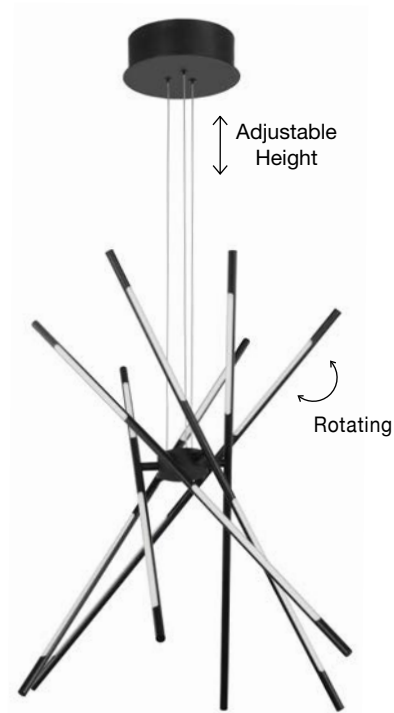

RACCIO - 9695216
 Triac Dimmable
 Black Metal & Acrylic
 LED 109 Watt 230 Volt
 6868Lm 3000K IP20
 Included Remote Control
 L: 180.5 W: 75 H: 200 cm

RACCIO - 9180714
 Triac Dimmable
 Black Metal & Acrylic
 LED 59 Watt 230 Volt
 4195Lm 3000K IP20
 L: 94.5 W: 94.5 H: 21 cm

9695216-9180783
 Included
 Remote control

RACCIO - 9180783
 Triac Dimmable
 Black Metal & Acrylic
 LED 68 Watt 230 Volt
 5397Lm 3000K IP20
 Included Remote Control
 D: 85 H: 31 H2: 120 cm