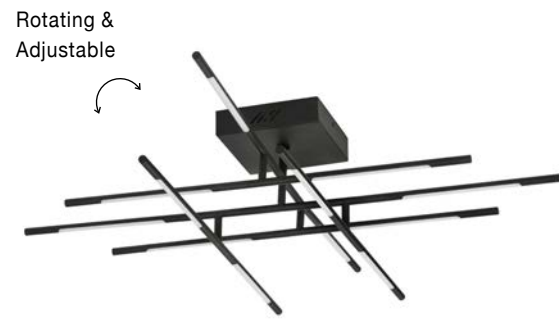

RACCIO - 9695216
 Triac Dimmable
 Black Metal & Acrylic
 LED 109 Watt 230 Volt
 6868Lm 3000K IP20
 Included Remote Control
 L: 180.5 W: 75 H: 200 cm

RACCIO - 9180714
 Triac Dimmable
 Black Metal & Acrylic
 LED 59 Watt 230 Volt
 4195Lm 3000K IP20
 L: 94.5 W: 94.5 H: 21 cm

9695216-9180783
 Included
 Remote control

RACCIO - 9180783
 Triac Dimmable
 Black Metal & Acrylic
 LED 68 Watt 230 Volt
 5397Lm 3000K IP20
 Included Remote Control
 D: 85 H: 31 H2: 120 cm