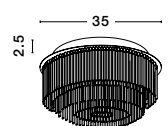

CR 91808911

ROSARNO - 9180891

Chrome Metal
Glass & K9 Crystal
LED G9 6x5 Watt 230 Volt
IP20 Bulb Excluded
D: 35 H: 18 cm

CR 91808921

CR 91808922

CR 91808923

NUNZIA - 9180892

Chrome Metal
Glass & K9 Crystal
LED G9 6x5 Watt 230 Volt
IP20 Bulb Excluded
D: 35 H: 27 cm

ZEFFARI - 9361084

Chrome Aluminium
& K9 Crystal
LED 40 Watt 230 Volt
2400Lm 4000K IP20
D: 50 H: 10.7 cm

ZEFFARI - 9361083

Golden Leaf Aluminium
& K9 Crystal
LED 40 Watt 230 Volt
2400Lm 4000K IP20
D: 50 H: 10.7 cm

CR 93610821

FONTANA - 9361082

Chrome Metal
K9 Crystal
LED G9 5x5 Watt 230 Volt
IP20 Bulb Excluded
D: 40 H: 32 cm

CR 93610811

FONTANA - 9361081

Golden Leaf Metal
K9 Crystal
LED G9 5x5 Watt 230 Volt
IP20 Bulb Excluded
D: 40 H: 32 cm