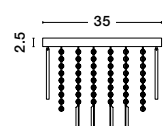

CR 91808911

ROSARNO - 9180891

Chrome Metal
Glass & K9 Crystal
LED G9 6x5 Watt 230 Volt
IP20 Bulb Excluded
D: 35 H: 18 cm

CR 91808921

CR 91808922

CR 91808923

NUNZIA - 9180892

Chrome Metal
Glass & K9 Crystal
LED G9 6x5 Watt 230 Volt
IP20 Bulb Excluded
D: 35 H: 27 cm

ZEFFARI - 9361084

Chrome Aluminium
& K9 Crystal
LED 40 Watt 230 Volt
2400Lm 4000K IP20
D: 50 H: 10.7 cm

ZEFFARI - 9361083

Golden Leaf Aluminium
& K9 Crystal
LED 40 Watt 230 Volt
2400Lm 4000K IP20
D: 50 H: 10.7 cm

CR 93610821

FONTANA - 9361082

Chrome Metal
K9 Crystal
LED G9 5x5 Watt 230 Volt
IP20 Bulb Excluded
D: 40 H: 32 cm

CR 93610811

FONTANA - 9361081

Golden Leaf Metal
K9 Crystal
LED G9 5x5 Watt 230 Volt
IP20 Bulb Excluded
D: 40 H: 32 cm