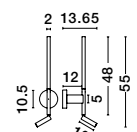

**HANDY - 9182811**

Sandy White Aluminium & Acrylic  
Adjustable/Rotating - Switch On/Off  
LED Samsung 230 Volt 3000K  
Backlight 6 Watt 310Lm  
Reader 3 Watt 210Lm IP20  
L: 2 W: 13.65 H: 55 cm

**HANDY - 9182812**

Sandy Black Aluminium & Acrylic  
Adjustable/Rotating - Switch On/Off  
LED Samsung 230 Volt 3000K  
Backlight 6 Watt 310Lm  
Reader 3 Watt 210Lm IP20  
L: 2 W: 13.65 H: 55 cm

**HANDY - 9183252**

Sandy Black Aluminium & Acrylic  
Rotating  
LED Samsung 22 Watt 230 Volt  
2000Lm 3000K IP20  
D: 16 H: 113 cm

**HANDY - 9183251**

Sandy Black Aluminium & Acrylic  
Rotating - Switch On/Off  
LED Samsung 25 Watt 230 Volt  
2600Lm 3000K IP20  
Cable Length: 190 cm  
D: 2 H: 171 cm