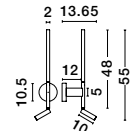

**HANDY - 9182811**

Sandy White Aluminium & Acrylic  
Adjustable/Rotating - Switch On/Off  
LED Samsung 230 Volt 3000K  
Backlight 6 Watt 310Lm  
Reader 3 Watt 210Lm IP20  
L: 2 W: 13.65 H: 55 cm

**HANDY - 9182812**

Sandy Black Aluminium & Acrylic  
Adjustable/Rotating - Switch On/Off  
LED Samsung 230 Volt 3000K  
Backlight 6 Watt 310Lm  
Reader 3 Watt 210Lm IP20  
L: 2 W: 13.65 H: 55 cm

**HANDY - 9183252**

Sandy Black Aluminium & Acrylic  
Rotating  
LED Samsung 22 Watt 230 Volt  
2000Lm 3000K IP20  
D: 16 H: 113 cm

**HANDY - 9183251**

Sandy Black Aluminium & Acrylic  
Rotating - Switch On/Off  
LED Samsung 25 Watt 230 Volt  
2600Lm 3000K IP20  
Cable Length: 190 cm  
D: 2 H: 171 cm