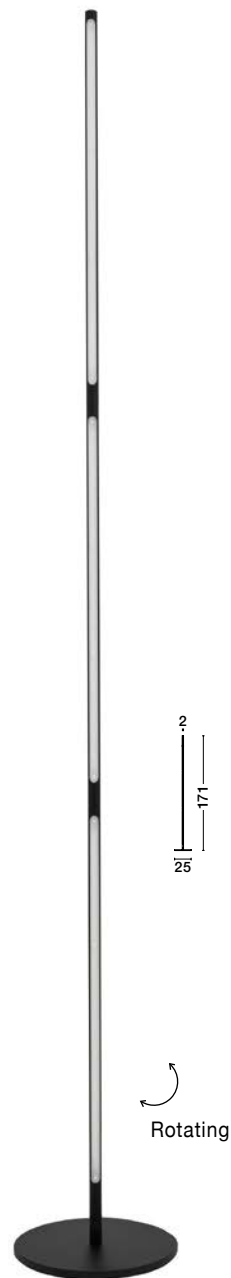

**HANDY - 9182811**

Sandy White Aluminium & Acrylic  
Adjustable/Rotating - Switch On/Off  
LED Samsung 230 Volt 3000K  
Backlight 6 Watt 310Lm  
Reader 3 Watt 210Lm IP20  
L: 2 W: 13.65 H: 55 cm

**HANDY - 9182812**

Sandy Black Aluminium & Acrylic  
Adjustable/Rotating - Switch On/Off  
LED Samsung 230 Volt 3000K  
Backlight 6 Watt 310Lm  
Reader 3 Watt 210Lm IP20  
L: 2 W: 13.65 H: 55 cm

**HANDY - 9183252**

Sandy Black Aluminium & Acrylic  
Rotating  
LED Samsung 22 Watt 230 Volt  
2000Lm 3000K IP20  
D: 16 H: 113 cm

**HANDY - 9183251**

Sandy Black Aluminium & Acrylic  
Rotating - Switch On/Off  
LED Samsung 25 Watt 230 Volt  
2600Lm 3000K IP20  
Cable Length: 190 cm  
D: 2 H: 171 cm