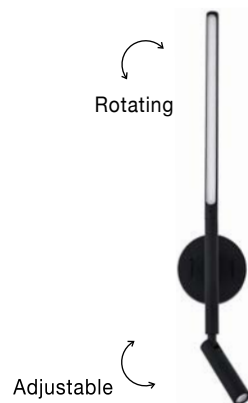

**HANDY - 9182811**

Sandy White Aluminium & Acrylic  
Adjustable/Rotating - Switch On/Off  
LED Samsung 230 Volt 3000K  
Backlight 6 Watt 310Lm  
Reader 3 Watt 210Lm IP20  
L: 2 W: 13.65 H: 55 cm

**HANDY - 9182812**

Sandy Black Aluminium & Acrylic  
Adjustable/Rotating - Switch On/Off  
LED Samsung 230 Volt 3000K  
Backlight 6 Watt 310Lm  
Reader 3 Watt 210Lm IP20  
L: 2 W: 13.65 H: 55 cm

**HANDY - 9183252**

Sandy Black Aluminium & Acrylic  
Rotating  
LED Samsung 22 Watt 230 Volt  
2000Lm 3000K IP20  
D: 16 H: 113 cm

**HANDY - 9183251**

Sandy Black Aluminium & Acrylic  
Rotating - Switch On/Off  
LED Samsung 25 Watt 230 Volt  
2600Lm 3000K IP20  
Cable Length: 190 cm  
D: 2 H: 171 cm