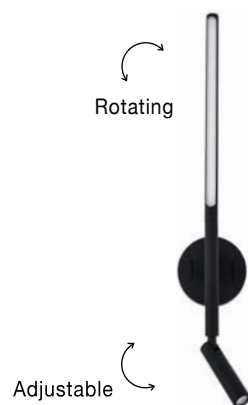

HANDY - 9182811
 Sandy White Aluminium & Acrylic
 Adjustable/Rotating - Switch On/Off
 LED Samsung 230 Volt 3000K
 Backlight 6 Watt 310Lm
 Reader 3 Watt 210Lm IP20
 L: 2 W: 13.65 H: 55 cm

HANDY - 9182812
 Sandy Black Aluminium & Acrylic
 Adjustable/Rotating - Switch On/Off
 LED Samsung 230 Volt 3000K
 Backlight 6 Watt 310Lm
 Reader 3 Watt 210Lm IP20
 L: 2 W: 13.65 H: 55 cm

HANDY - 9183252
 Sandy Black Aluminium & Acrylic
 Rotating
 LED Samsung 22 Watt 230 Volt
 2000Lm 3000K IP20
 D: 16 H: 113 cm

Rotating

HANDY - 9183251
 Sandy Black Aluminium & Acrylic
 Rotating - Switch On/Off
 LED Samsung 25 Watt 230 Volt
 2600Lm 3000K IP20
 Cable Length: 190 cm
 D: 2 H: 171 cm