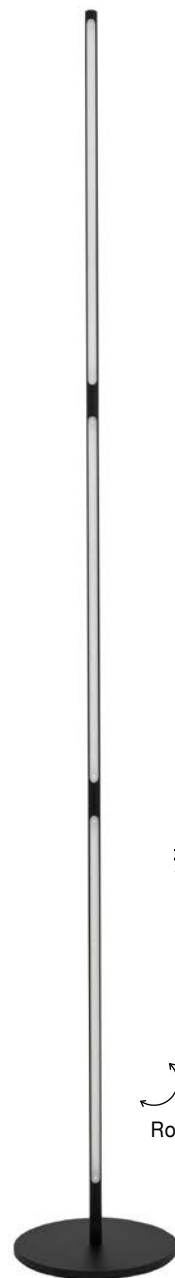

HANDY - 9182811
 Sandy White Aluminium & Acrylic
 Adjustable/Rotating - Switch On/Off
 LED Samsung 230 Volt 3000K
 Backlight 6 Watt 310Lm
 Reader 3 Watt 210Lm IP20
 L: 2 W: 13.65 H: 55 cm

HANDY - 9182812
 Sandy Black Aluminium & Acrylic
 Adjustable/Rotating - Switch On/Off
 LED Samsung 230 Volt 3000K
 Backlight 6 Watt 310Lm
 Reader 3 Watt 210Lm IP20
 L: 2 W: 13.65 H: 55 cm

HANDY - 9183252
 Sandy Black Aluminium & Acrylic
 Rotating
 LED Samsung 22 Watt 230 Volt
 2000Lm 3000K IP20
 D: 16 H: 113 cm

Rotating

HANDY - 9183251
 Sandy Black Aluminium & Acrylic
 Rotating - Switch On/Off
 LED Samsung 25 Watt 230 Volt
 2600Lm 3000K IP20
 Cable Length: 190 cm
 D: 2 H: 171 cm