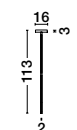

HANDY - 9182811
 Sandy White Aluminium & Acrylic
 Adjustable/Rotating - Switch On/Off
 LED Samsung 230 Volt 3000K
 Backlight 6 Watt 310Lm
 Reader 3 Watt 210Lm IP20
 L: 2 W: 13.65 H: 55 cm

HANDY - 9182812
 Sandy Black Aluminium & Acrylic
 Adjustable/Rotating - Switch On/Off
 LED Samsung 230 Volt 3000K
 Backlight 6 Watt 310Lm
 Reader 3 Watt 210Lm IP20
 L: 2 W: 13.65 H: 55 cm