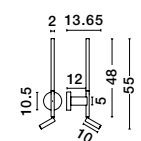

HANDY - 9182811
 Sandy White Aluminium & Acrylic
 Adjustable/Rotating - Switch On/Off
 LED Samsung 230 Volt 3000K
 Backlight 6 Watt 310Lm
 Reader 3 Watt 210Lm IP20
 L: 2 W: 13.65 H: 55 cm

HANDY - 9182812
 Sandy Black Aluminium & Acrylic
 Adjustable/Rotating - Switch On/Off
 LED Samsung 230 Volt 3000K
 Backlight 6 Watt 310Lm
 Reader 3 Watt 210Lm IP20
 L: 2 W: 13.65 H: 55 cm

HANDY - 9183252
 Sandy Black Aluminium & Acrylic
 Rotating
 LED Samsung 22 Watt 230 Volt
 2000Lm 3000K IP20
 D: 16 H: 113 cm

Rotating

HANDY - 9183251
 Sandy Black Aluminium & Acrylic
 Rotating - Switch On/Off
 LED Samsung 25 Watt 230 Volt
 2600Lm 3000K IP20
 Cable Length: 190 cm
 D: 2 H: 171 cm