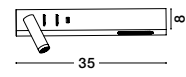

Sandy White Metal
Adjustable - Switch On/Off
USB Charger
LED Cree 230 Volt 3000K
Backlight 5 Watt 350Lm
Reader 1x3 Watt 210Lm IP20
L: 35 W: 10 H: 8 cm

USB CHARGER

VIDA - 9533524

Sandy White Metal
Adjustable - Switch On/Off
USB Charger
LED Cree 230 Volt 3000K
Backlight 5 Watt 350Lm
Reader 1x3 Watt 210Lm IP20
L: 35 W: 10 H: 8 cm