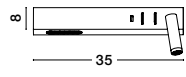

VIDA - 9533523

Sandy White Metal
Adjustable - Switch On/Off
USB Charger
LED Cree 230 Volt 3000K
Backlight 5 Watt 350Lm
Reader 1x3 Watt 210Lm IP20
L: 35 W: 10 H: 8 cm