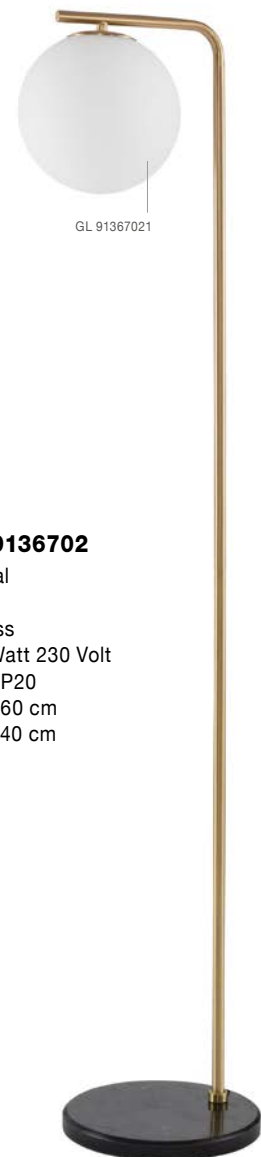

GL 91433061

Rotatable

**VITRA - 9143309**  
 Satin Gold & Black Metal  
 White Opal Glass  
 LED G9 12x5 Watt 220 Volt  
 IP20 Bulb Excluded  
 L: 150 H: 200 cm

GL 91853611

**ALVAREZ - 9185361**  
 Satin Gold Metal  
 & Black Marble  
 White Opal Glass  
 LED E14 1x5 Watt 230 Volt  
 Bulb Excluded IP20  
 Cable Length: 160 cm  
 L: 22 W: 15 H: 51 cm

GL 91367021

**ALVAREZ - 9136702**  
 Satin Gold Metal  
 & Black Marble  
 White Opal Glass  
 LED E27 1x12 Watt 230 Volt  
 Bulb Excluded IP20  
 Cable Length: 160 cm  
 L: 31 W: 25 H: 140 cm