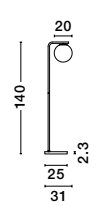

GL 91433061

Rotatable

**VITRA - 9143309**  
 Satin Gold & Black Metal  
 White Opal Glass  
 LED G9 12x5 Watt 220 Volt  
 IP20 Bulb Excluded  
 L: 150 H: 200 cm

GL 91853611

**ALVAREZ - 9185361**  
 Satin Gold Metal  
 & Black Marble  
 White Opal Glass  
 LED E14 1x5 Watt 230 Volt  
 Bulb Excluded IP20  
 Cable Length: 160 cm  
 L: 22 W: 15 H: 51 cm

GL 91367021

**ALVAREZ - 9136702**  
 Satin Gold Metal  
 & Black Marble  
 White Opal Glass  
 LED E27 1x12 Watt 230 Volt  
 Bulb Excluded IP20  
 Cable Length: 160 cm  
 L: 31 W: 25 H: 140 cm