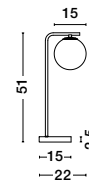

GL 91433061

Rotatable

**VITRA - 9143309**  
 Satin Gold & Black Metal  
 White Opal Glass  
 LED G9 12x5 Watt 220 Volt  
 IP20 Bulb Excluded  
 L: 150 H: 200 cm

GL 91853611

**ALVAREZ - 9185361**  
 Satin Gold Metal  
 & Black Marble  
 White Opal Glass  
 LED E14 1x5 Watt 230 Volt  
 Bulb Excluded IP20  
 Cable Length: 160 cm  
 L: 22 W: 15 H: 51 cm

GL 91367021

**ALVAREZ - 9136702**  
 Satin Gold Metal  
 & Black Marble  
 White Opal Glass  
 LED E27 1x12 Watt 230 Volt  
 Bulb Excluded IP20  
 Cable Length: 160 cm  
 L: 31 W: 25 H: 140 cm