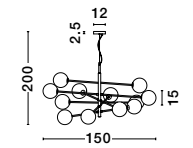

GL 91433061

Rotatable

**VITRA - 9143309**  
 Satin Gold & Black Metal  
 White Opal Glass  
 LED G9 12x5 Watt 220 Volt  
 IP20 Bulb Excluded  
 L: 150 H: 200 cm

GL 91853611

**ALVAREZ - 9185361**  
 Satin Gold Metal  
 & Black Marble  
 White Opal Glass  
 LED E14 1x5 Watt 230 Volt  
 Bulb Excluded IP20  
 Cable Length: 160 cm  
 L: 22 W: 15 H: 51 cm

GL 91367021

**ALVAREZ - 9136702**  
 Satin Gold Metal  
 & Black Marble  
 White Opal Glass  
 LED E27 1x12 Watt 230 Volt  
 Bulb Excluded IP20  
 Cable Length: 160 cm  
 L: 31 W: 25 H: 140 cm