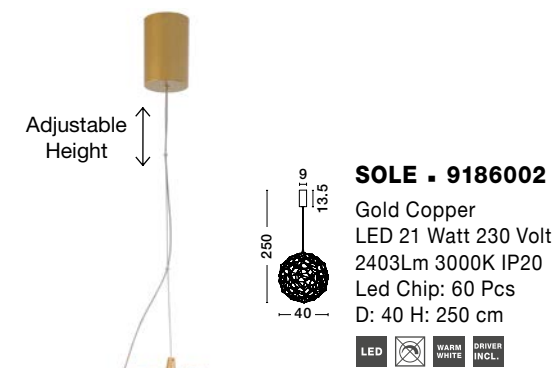

**SOLE - 9288080**

Gold Copper  
LED 22 Watt 230 Volt  
2520Lm 3000K IP20  
Led Chip: 60 Pcs  
D: 80 H: 330 cm

**SOLE - 9186001**

Gold Copper  
LED 22 Watt 230 Volt  
2651Lm 3000K IP20  
Led Chip: 60 Pcs  
D: 60 H: 310 cm

**SOLE - 9186905**

Titanium Black Copper  
LED 21 Watt 230 Volt  
2403Lm 3000K IP20  
Led Chip: 60 Pcs  
D: 40 H: 250 cm

**SOLE - 9186002**

Gold Copper  
LED 21 Watt 230 Volt  
2403Lm 3000K IP20  
Led Chip: 60 Pcs  
D: 40 H: 250 cm