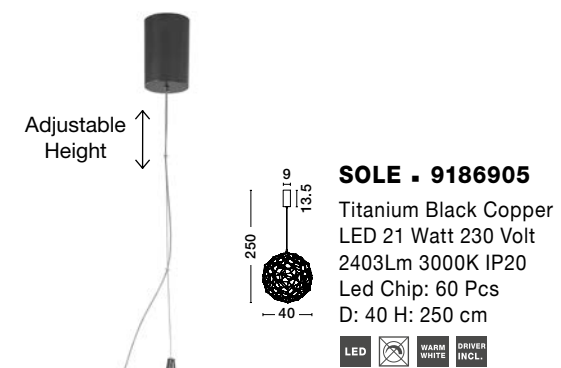

**SOLE - 9288080**

Gold Copper  
LED 22 Watt 230 Volt  
2520Lm 3000K IP20  
Led Chip: 60 Pcs  
D: 80 H: 330 cm

**SOLE - 9186001**

Gold Copper  
LED 22 Watt 230 Volt  
2651Lm 3000K IP20  
Led Chip: 60 Pcs  
D: 60 H: 310 cm

**SOLE - 9186905**

Titanium Black Copper  
LED 21 Watt 230 Volt  
2403Lm 3000K IP20  
Led Chip: 60 Pcs  
D: 40 H: 250 cm

**SOLE - 9186002**

Gold Copper  
LED 21 Watt 230 Volt  
2403Lm 3000K IP20  
Led Chip: 60 Pcs  
D: 40 H: 250 cm