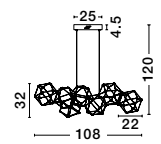

Adjustable Height

NEBULA - 9186814

Gold Copper
LED 58 Watt 230 Volt
3906Lm 3000K IP20
Led Chip: 168 Pcs
L: 163 W: 54 H: 120 cm

Adjustable Height

Adjustable Height

NEBULA - 9186807

Gold Copper
LED 34 Watt 230 Volt
2711Lm 3000K IP20
Led Chip: 84 Pcs
L: 108 W: 32 H: 120 cm

NEBULA - 9186902

Titanium Black Copper
LED 34 Watt 230 Volt
2711Lm 3000K IP20
Led Chip: 84 Pcs
L: 108 W: 32 H: 120 cm