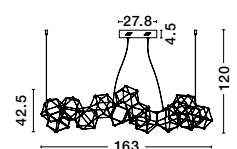

Adjustable Height

NEBULA - 9186814

Gold Copper
LED 58 Watt 230 Volt
3906Lm 3000K IP20
Led Chip: 168 Pcs
L: 163 W: 54 H: 120 cm

Adjustable Height

Adjustable Height

NEBULA - 9186807

Gold Copper
LED 34 Watt 230 Volt
2711Lm 3000K IP20
Led Chip: 84 Pcs
L: 108 W: 32 H: 120 cm

NEBULA - 9186902

Titanium Black Copper
LED 34 Watt 230 Volt
2711Lm 3000K IP20
Led Chip: 84 Pcs
L: 108 W: 32 H: 120 cm