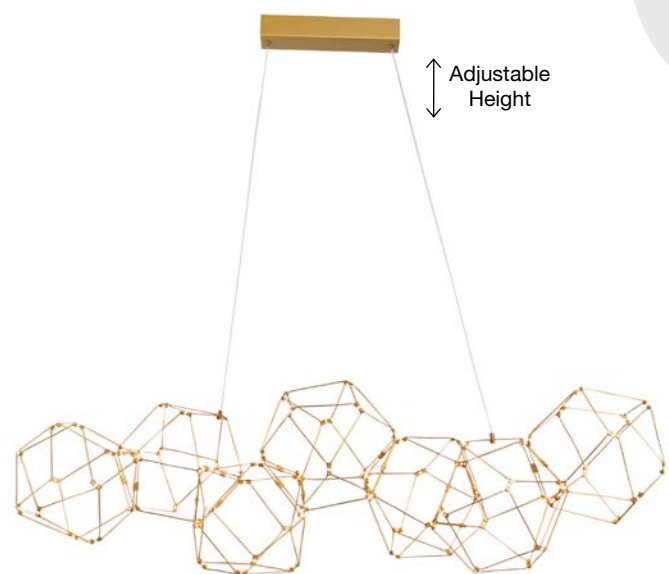

Adjustable Height

NEBULA - 9186814

Gold Copper
LED 58 Watt 230 Volt
3906Lm 3000K IP20
Led Chip: 168 Pcs
L: 163 W: 54 H: 120 cm

Adjustable Height

Adjustable Height

NEBULA - 9186807

Gold Copper
LED 34 Watt 230 Volt
2711Lm 3000K IP20
Led Chip: 84 Pcs
L: 108 W: 32 H: 120 cm

NEBULA - 9186902

Titanium Black Copper
LED 34 Watt 230 Volt
2711Lm 3000K IP20
Led Chip: 84 Pcs
L: 108 W: 32 H: 120 cm