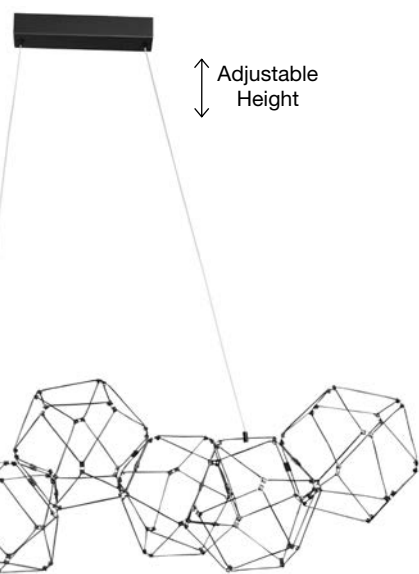

Adjustable Height

NEBULA - 9186814

Gold Copper
LED 58 Watt 230 Volt
3906Lm 3000K IP20
Led Chip: 168 Pcs
L: 163 W: 54 H: 120 cm

Adjustable Height

Adjustable Height

NEBULA - 9186807

Gold Copper
LED 34 Watt 230 Volt
2711Lm 3000K IP20
Led Chip: 84 Pcs
L: 108 W: 32 H: 120 cm

NEBULA - 9186902

Titanium Black Copper
LED 34 Watt 230 Volt
2711Lm 3000K IP20
Led Chip: 84 Pcs
L: 108 W: 32 H: 120 cm