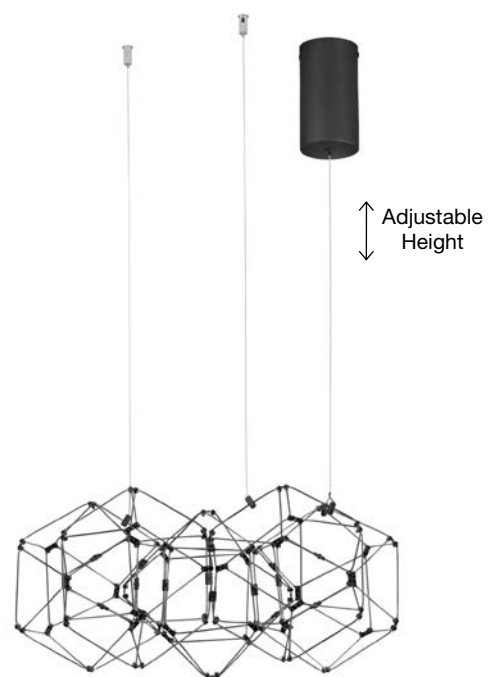

NEBULA . 9695211
 Gold Copper
 LED 25 Watt 230 Volt
 2049Lm 3000K IP20
 Led Chip: 60 Pcs
 L: 84 W: 22 H: 110 cm

LED WARM WHITE DRIVER INCL.

NEBULA . 9695212
 Gold Copper
 LED 25 Watt 230 Volt
 1634Lm 3000K IP20
 Led Chip: 60 Pcs
 D: 49 H: 150 cm

LED WARM WHITE DRIVER INCL.

NEBULA . 9186900
 Titanium Black Copper
 LED 25 Watt 230 Volt
 2049Lm 3000K IP20
 Led Chip: 60 Pcs
 L: 84 W: 22 H: 110 cm

LED WARM WHITE DRIVER INCL.

NEBULA . 9186901
 Titanium Black Copper
 LED 25 Watt 230 Volt
 1634Lm 3000K IP20
 Led Chip: 60 Pcs
 D: 49 H: 150 cm