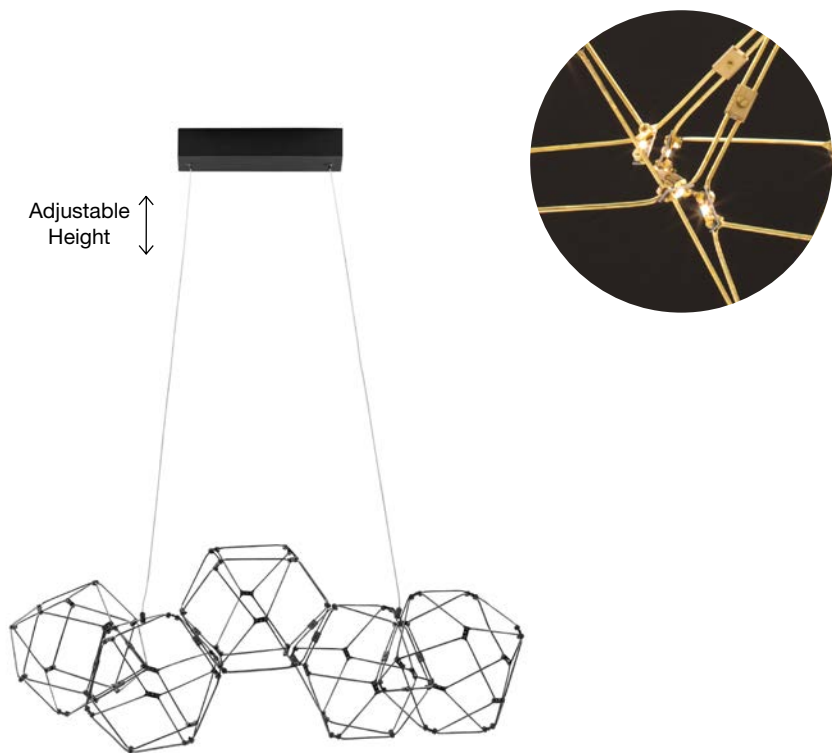

NEBULA . 9695211
 Gold Copper
 LED 25 Watt 230 Volt
 2049Lm 3000K IP20
 Led Chip: 60 Pcs
 L: 84 W: 22 H: 110 cm

LED WARM WHITE DRIVER INCL.

NEBULA . 9695212
 Gold Copper
 LED 25 Watt 230 Volt
 1634Lm 3000K IP20
 Led Chip: 60 Pcs
 D: 49 H: 150 cm

LED WARM WHITE DRIVER INCL.

NEBULA . 9186900
 Titanium Black Copper
 LED 25 Watt 230 Volt
 2049Lm 3000K IP20
 Led Chip: 60 Pcs
 L: 84 W: 22 H: 110 cm

LED WARM WHITE DRIVER INCL.

NEBULA . 9186901
 Titanium Black Copper
 LED 25 Watt 230 Volt
 1634Lm 3000K IP20
 Led Chip: 60 Pcs
 D: 49 H: 150 cm