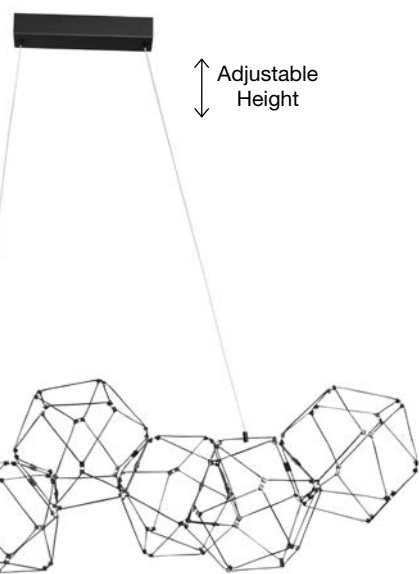

Adjustable Height

NEBULA - 9186814

Gold Copper
LED 58 Watt 230 Volt
3906Lm 3000K IP20
Led Chip: 168 Pcs
L: 163 W: 54 H: 120 cm

Adjustable Height

Adjustable Height

NEBULA - 9186807
Gold Copper
LED 34 Watt 230 Volt
2711Lm 3000K IP20
Led Chip: 84 Pcs
L: 108 W: 32 H: 120 cm

NEBULA - 9186902
Titanium Black Copper
LED 34 Watt 230 Volt
2711Lm 3000K IP20
Led Chip: 84 Pcs
L: 108 W: 32 H: 120 cm