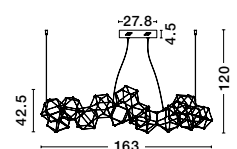

Adjustable Height

NEBULA - 9186814

Gold Copper
LED 58 Watt 230 Volt
3906Lm 3000K IP20
Led Chip: 168 Pcs
L: 163 W: 54 H: 120 cm

Adjustable Height

Adjustable Height

NEBULA - 9186807
Gold Copper
LED 34 Watt 230 Volt
2711Lm 3000K IP20
Led Chip: 84 Pcs
L: 108 W: 32 H: 120 cm

NEBULA - 9186902
Titanium Black Copper
LED 34 Watt 230 Volt
2711Lm 3000K IP20
Led Chip: 84 Pcs
L: 108 W: 32 H: 120 cm