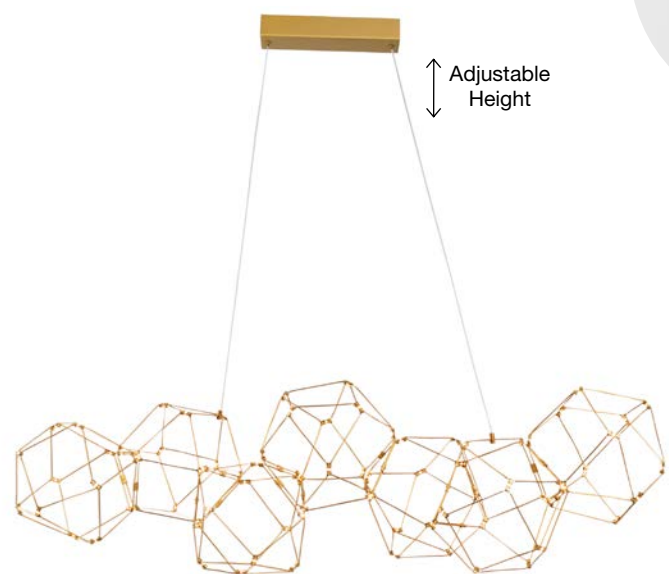

Adjustable Height

NEBULA - 9186814

Gold Copper
LED 58 Watt 230 Volt
3906Lm 3000K IP20
Led Chip: 168 Pcs
L: 163 W: 54 H: 120 cm

Adjustable Height

Adjustable Height

NEBULA - 9186807
Gold Copper
LED 34 Watt 230 Volt
2711Lm 3000K IP20
Led Chip: 84 Pcs
L: 108 W: 32 H: 120 cm

NEBULA - 9186902
Titanium Black Copper
LED 34 Watt 230 Volt
2711Lm 3000K IP20
Led Chip: 84 Pcs
L: 108 W: 32 H: 120 cm