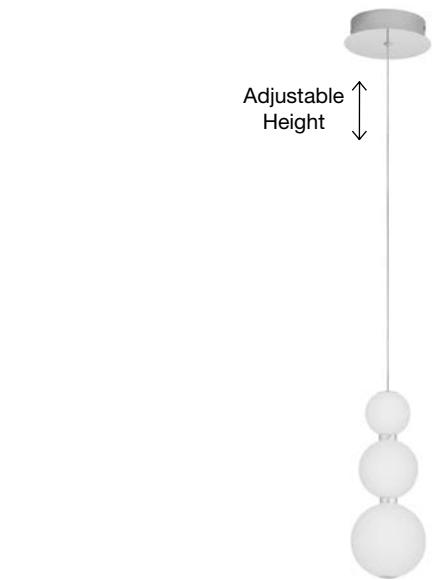

PERLA - 9186916
 Triac Dimmable
 Chrome Metal & Opal Glass
 LED 56 Watt 230 Volt
 4732Lm 3000K IP20
 D: 62 H: 200 cm

PERLA - 9186918
 Chrome Metal & Opal Glass
 LED 11 Watt 230 Volt
 963Lm 3000K IP20
 D: 10 H: 150 cm

PERLA - 9186917
 Triac Dimmable
 Chrome Metal & Opal Glass
 LED 72 Watt 230 Volt
 6492Lm 3000K IP20
 Included Remote Control
 D: 80 H: 200 cm

9186917 - Included Remote control

PERLA - 9186919
 Triac Dimmable
 Chrome Metal & Opal Glass
 LED 23 Watt 230 Volt
 2281Lm 3000K IP20
 D: 31 H: 150 cm