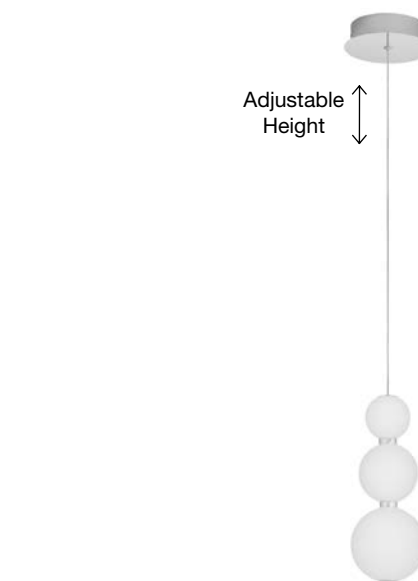

PERLA - 9186916
 Triac Dimmable
 Chrome Metal & Opal Glass
 LED 56 Watt 230 Volt
 4732Lm 3000K IP20
 D: 62 H: 200 cm

PERLA - 9186918
 Chrome Metal & Opal Glass
 LED 11 Watt 230 Volt
 963Lm 3000K IP20
 D: 10 H: 150 cm

PERLA - 9186917
 Triac Dimmable
 Chrome Metal & Opal Glass
 LED 72 Watt 230 Volt
 6492Lm 3000K IP20
 Included Remote Control
 D: 80 H: 200 cm

9186917 - Included Remote control

PERLA - 9186919
 Triac Dimmable
 Chrome Metal & Opal Glass
 LED 23 Watt 230 Volt
 2281Lm 3000K IP20
 D: 31 H: 150 cm