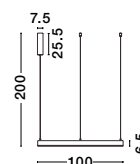

**9530207** · 2700-6000K Changing CCT & Dimming

Brass Gold Aluminium & Acrylic  
LED 50 Watt 3684Lm  
230 Volt IP20  
D: 80 H: 200 cm

**MOTIF . 9190655** · 3000K Triac Dimmable

**9530208** · 2700-6000K Changing CCT & Dimming

Brass Gold Aluminium & Acrylic  
LED 60 Watt 4165Lm  
230 Volt IP20  
D: 100 H: 200 cm

**CONTROLLER . 9530224**

Remote control for change CCT & Dimming

WIDTH  
1.2 cm