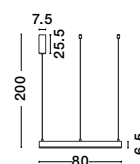

**MOTIF . 9190640** · 3000K Triac Dimmable

**9530206** · 2700-6000K Changing CCT & Dimming

Brass Gold Aluminium & Acrylic  
LED 40 Watt 2943Lm  
230 Volt IP20  
D: 60 H: 200 cm

**MOTIF . 9190648** · 3000K Triac Dimmable

**9530207** · 2700-6000K Changing CCT & Dimming

Brass Gold Aluminium & Acrylic  
LED 50 Watt 3684Lm  
230 Volt IP20  
D: 80 H: 200 cm

**MOTIF . 9190655** · 3000K Triac Dimmable

**9530208** · 2700-6000K Changing CCT & Dimming

Brass Gold Aluminium & Acrylic  
LED 60 Watt 4165Lm  
230 Volt IP20  
D: 100 H: 200 cm

**CONTROLLER . 9530224**

Remote control for change CCT & Dimming

WIDTH  
1.2 cm