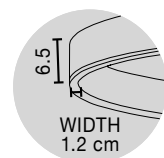

**9530207** · 2700-6000K Changing CCT & Dimming

Brass Gold Aluminium & Acrylic  
LED 50 Watt 3684Lm  
230 Volt IP20  
D: 80 H: 200 cm

**MOTIF . 9190655** · 3000K Triac Dimmable

**9530208** · 2700-6000K Changing CCT & Dimming

Brass Gold Aluminium & Acrylic  
LED 60 Watt 4165Lm  
230 Volt IP20  
D: 100 H: 200 cm

**CONTROLLER . 9530224**

Remote control for change CCT & Dimming

WIDTH  
1.2 cm