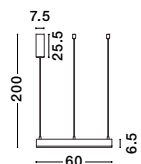

**MOTIF . 9190640** · 3000K Triac Dimmable

**9530206** · 2700-6000K Changing CCT & Dimming

Brass Gold Aluminium & Acrylic  
LED 40 Watt 2943Lm  
230 Volt IP20  
D: 60 H: 200 cm

**MOTIF . 9190648** · 3000K Triac Dimmable

**9530207** · 2700-6000K Changing CCT & Dimming

Brass Gold Aluminium & Acrylic  
LED 50 Watt 3684Lm  
230 Volt IP20  
D: 80 H: 200 cm

**MOTIF . 9190655** · 3000K Triac Dimmable

**9530208** · 2700-6000K Changing CCT & Dimming

Brass Gold Aluminium & Acrylic  
LED 60 Watt 4165Lm  
230 Volt IP20  
D: 100 H: 200 cm

**CONTROLLER . 9530224**

Remote control for change CCT & Dimming

WIDTH  
1.2 cm