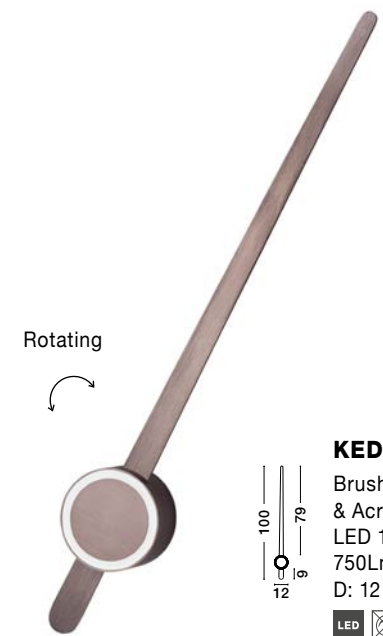

KEDO - 9190618
 Brushed Coffee Aluminium
 & Acrylic
 LED 18 Watt 230 Volt
 750Lm 3000K IP20
 D: 12 W: 6.7 H: 80 cm

KEDO - 9190718
 Brushed Coffee Aluminium
 & Acrylic
 LED 18 Watt 230 Volt
 750Lm 3000K IP20
 D: 12 W: 7.7 H: 100 cm

CLOCK - 9061426
 Sandy White Aluminium
 & Acrylic
 LED 18 Watt 220 Volt
 1260Lm 3000K IP20
 D: 13.6 W: 6.5 H: 61 cm

CLOCK - 9061428
 Sandy Black Aluminium
 & Acrylic
 LED 22 Watt 220 Volt
 1560Lm 3000K IP20
 D: 13.6 W: 6.5 H: 80 cm