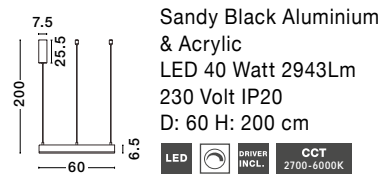

MOTIF - 9190840 · 3000K Triac Dimmable
9530212 · 2700-6000K Changing CCT & Dimming

MOTIF - 9190848 · 3000K Triac Dimmable
9530213 · 2700-6000K Changing CCT & Dimming

CONTROLLER - 9530224
 Remote control for change CCT & Dimming