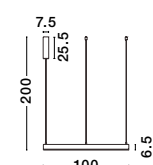

MOTIF - 9190840 · 3000K Triac Dimmable
9530212 · 2700-6000K Changing CCT & Dimming

Sandy Black Aluminium
 & Acrylic
 LED 40 Watt 2943Lm
 230 Volt IP20
 D: 60 H: 200 cm

MOTIF - 9190848 · 3000K Triac Dimmable
9530213 · 2700-6000K Changing CCT & Dimming

Sandy Black Aluminium
 & Acrylic
 LED 50 Watt 3684Lm
 230 Volt IP20
 D: 80 H: 200 cm

CONTROLLER - 9530224
 Remote control for
 change CCT & Dimming

MOTIF - 9190855 · 3000K Triac Dimmable
9530214 · 2700-6000K Changing CCT & Dimming

Sandy Black Aluminium
 & Acrylic
 LED 60 Watt 4165Lm
 230 Volt IP20
 D: 100 H: 200 cm