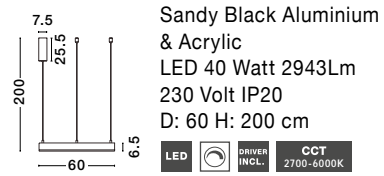

MOTIF - 9190840 · 3000K Triac Dimmable
9530212 · 2700-6000K Changing CCT & Dimming

Sandy Black Aluminium
 & Acrylic
 LED 40 Watt 2943Lm
 230 Volt IP20
 D: 60 H: 200 cm

MOTIF - 9190848 · 3000K Triac Dimmable
9530213 · 2700-6000K Changing CCT & Dimming

Sandy Black Aluminium
 & Acrylic
 LED 50 Watt 3684Lm
 230 Volt IP20
 D: 80 H: 200 cm

CONTROLLER - 9530224
 Remote control for
 change CCT & Dimming

MOTIF - 9190855 · 3000K Triac Dimmable
9530214 · 2700-6000K Changing CCT & Dimming

Sandy Black Aluminium
 & Acrylic
 LED 60 Watt 4165Lm
 230 Volt IP20
 D: 100 H: 200 cm