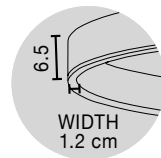

Sandy Black Aluminium
 & Acrylic
 LED 50 Watt 3684Lm
 230 Volt IP20
 D: 80 H: 200 cm

CONTROLLER - 9530224
 Remote control for
 change CCT & Dimming

MOTIF - 9190855 · 3000K Triac Dimmable
9530214 · 2700-6000K Changing CCT & Dimming

Sandy Black Aluminium
 & Acrylic
 LED 60 Watt 4165Lm
 230 Volt IP20
 D: 100 H: 200 cm