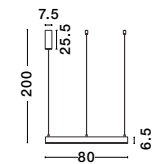

MOTIF - 9190840 · 3000K Triac Dimmable
9530212 · 2700-6000K Changing CCT & Dimming

Sandy Black Aluminium
 & Acrylic
 LED 40 Watt 2943Lm
 230 Volt IP20
 D: 60 H: 200 cm

MOTIF - 9190848 · 3000K Triac Dimmable
9530213 · 2700-6000K Changing CCT & Dimming

Sandy Black Aluminium
 & Acrylic
 LED 50 Watt 3684Lm
 230 Volt IP20
 D: 80 H: 200 cm

CONTROLLER - 9530224
 Remote control for
 change CCT & Dimming

MOTIF - 9190855 · 3000K Triac Dimmable
9530214 · 2700-6000K Changing CCT & Dimming

Sandy Black Aluminium
 & Acrylic
 LED 60 Watt 4165Lm
 230 Volt IP20
 D: 100 H: 200 cm