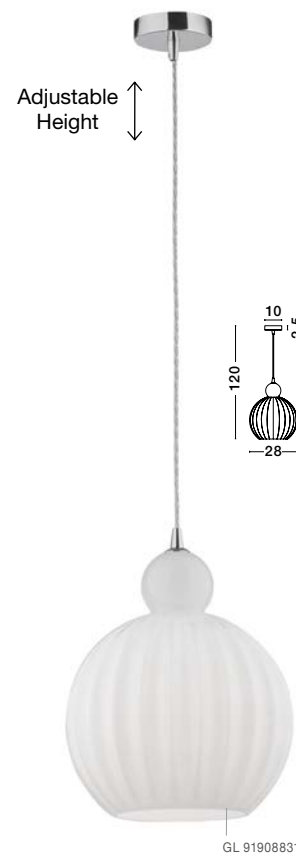

**ODELL - 9190881**  
 Chrome Aluminium  
 Opal Glass  
 LED E14 1x5 Watt 230 Volt  
 IP20 Bulb Excluded  
 D: 15 H1: 20.4 H2: 120 cm

**ODELL - 9190883**  
 Chrome Aluminium  
 Opal Glass  
 LED E27 1x12 Watt 230 Volt  
 IP20 Bulb Excluded  
 D: 28 H1: 35.9 H2: 120 cm

**ODELL - 9190882**  
 Chrome Aluminium  
 Opal Glass  
 LED E14 3x5 Watt 230 Volt  
 IP20 Bulb Excluded  
 D: 37 H1: 20.4 H2: 120 cm