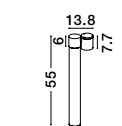

IP54

FOCUS - 9207912

Black Aluminium
Glass Diffuser
LED GU10 1x7 Watt
100-240 Volt IP54
Bulb Excluded
D: 6.8 W: 11.5 H: 9.5 cm

FOCUS - 9279111

Black Aluminium
Glass Diffuser
LED GU10 1x7 Watt
100-240 Volt IP54
Bulb Excluded
D: 6.8 W: 13.8 H: 27 cm

FOCUS - 9279112

Black Aluminium
Glass Diffuser
LED GU10 1x7 Watt
100-240 Volt IP54
Bulb Excluded
D: 6.8 W: 13.8 H: 55 cm