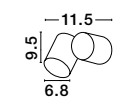

IP54

FOCUS - 9207912

Black Aluminium
Glass Diffuser
LED GU10 1x7 Watt
100-240 Volt IP54
Bulb Excluded
D: 6.8 W: 11.5 H: 9.5 cm

FOCUS - 9279111

Black Aluminium
Glass Diffuser
LED GU10 1x7 Watt
100-240 Volt IP54
Bulb Excluded
D: 6.8 W: 13.8 H: 27 cm

FOCUS - 9279112

Black Aluminium
Glass Diffuser
LED GU10 1x7 Watt
100-240 Volt IP54
Bulb Excluded
D: 6.8 W: 13.8 H: 55 cm