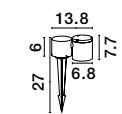

IP54

FOCUS - 9207912

Black Aluminium
Glass Diffuser
LED GU10 1x7 Watt
100-240 Volt IP54
Bulb Excluded
D: 6.8 W: 11.5 H: 9.5 cm

FOCUS - 9279111

Black Aluminium
Glass Diffuser
LED GU10 1x7 Watt
100-240 Volt IP54
Bulb Excluded
D: 6.8 W: 13.8 H: 27 cm

FOCUS - 9279112

Black Aluminium
Glass Diffuser
LED GU10 1x7 Watt
100-240 Volt IP54
Bulb Excluded
D: 6.8 W: 13.8 H: 55 cm