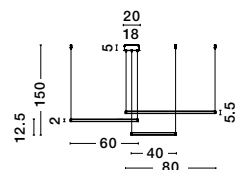

PURPLE - 9210314
 Triac Dimmable
 Gold Aluminium
 & Acrylic
 LED 80 Watt 230 Volt
 5600Lm 3000K IP20
 D: 130 H: 150 cm

WIDTH
2 cm

Adjustable
Height

PURPLE - 9210312
 Triac Dimmable
 Sandy Black Aluminium
 & Acrylic
 LED 80 Watt 230 Volt
 5600Lm 3000K IP20
 D: 130 H: 150 cm