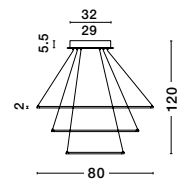

WIDTH
2 cm

PURPLE - 9210313

Triac Dimmable
Sandy White Aluminium
& Acrylic
LED 80 Watt 230 Volt
5600Lm 3000K IP20
D: 130 H: 150 cm

Adjustable
Height

ALSO YOU CAN DO

Adjustable
Height

ALSO YOU CAN DO

DEA - 17222001 · Not Dimmable
17222001 D · Triac Dimmable

Matt White Aluminium
& Acrylic
LED 130 Watt 230 Volt
6820Lm 3000K IP20
D: 80 H: 120 cm

DEA - 17222002 · Not Dimmable
17222002 D · Triac Dimmable

Matt White Aluminium
& Acrylic
LED 75 Watt 230 Volt
5260Lm 3000K IP20
D: 60 H: 120 cm