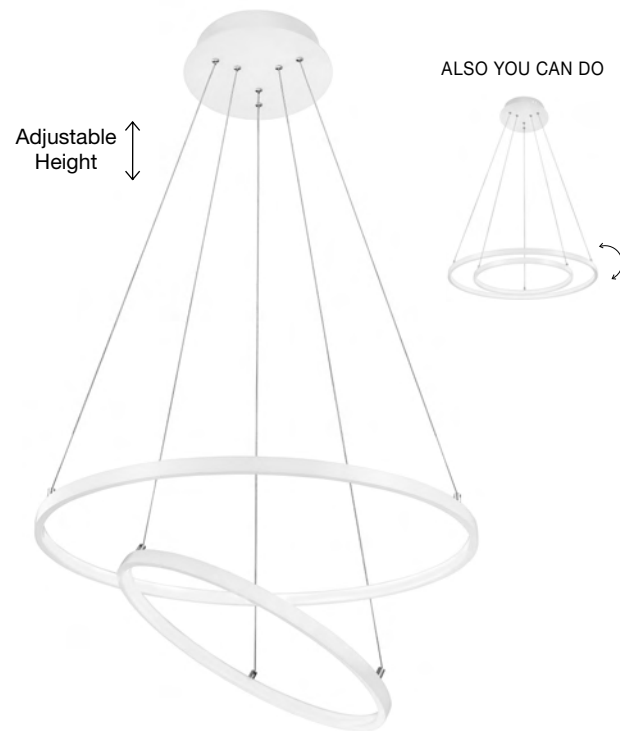

WIDTH
2 cm

PURPLE - 9210313

Triac Dimmable
Sandy White Aluminium
& Acrylic
LED 80 Watt 230 Volt
5600Lm 3000K IP20
D: 130 H: 150 cm

Adjustable
Height

ALSO YOU CAN DO

Adjustable
Height

ALSO YOU CAN DO

DEA - 17222001 · Not Dimmable
17222001 D · Triac Dimmable

Matt White Aluminium
& Acrylic
LED 130 Watt 230 Volt
6820Lm 3000K IP20
D: 80 H: 120 cm

DEA - 17222002 · Not Dimmable
17222002 D · Triac Dimmable

Matt White Aluminium
& Acrylic
LED 75 Watt 230 Volt
5260Lm 3000K IP20
D: 60 H: 120 cm