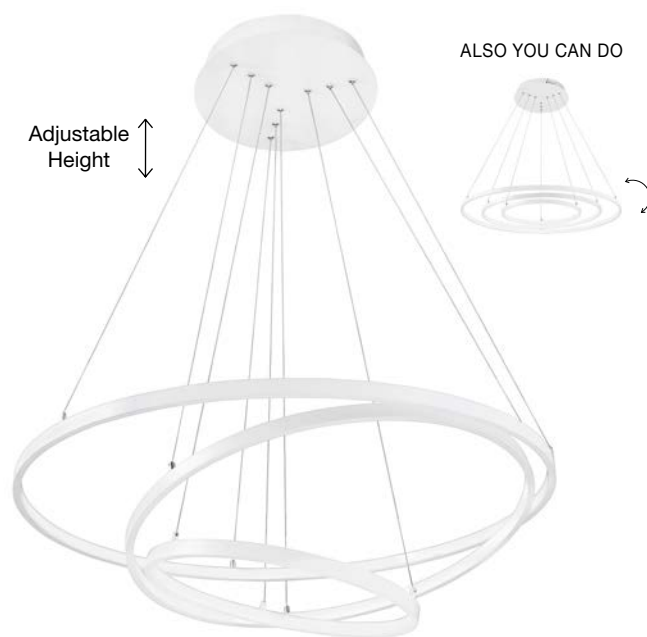

WIDTH
2 cm

PURPLE - 9210313

Triac Dimmable
Sandy White Aluminium
& Acrylic
LED 80 Watt 230 Volt
5600Lm 3000K IP20
D: 130 H: 150 cm

Adjustable
Height

ALSO YOU CAN DO

Adjustable
Height

ALSO YOU CAN DO

DEA - 17222001 · Not Dimmable
17222001 D · Triac Dimmable

Matt White Aluminium
& Acrylic
LED 130 Watt 230 Volt
6820Lm 3000K IP20
D: 80 H: 120 cm

DEA - 17222002 · Not Dimmable
17222002 D · Triac Dimmable

Matt White Aluminium
& Acrylic
LED 75 Watt 230 Volt
5260Lm 3000K IP20
D: 60 H: 120 cm