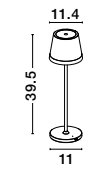

Charging time: 4.5hrs  
 • Touch 1: 100% of light - 10hrs  
 • Touch 2: 50% of light - 20 hrs

**SEINA - 9223403**

Dimmable  
 Sandy Brown Aluminium & Acrylic  
 LED 2 Watt 192Lm  
 2700K DC 5 Volt IP54  
 Switch On/Off / USB Type C Wire  
 Rechargeable with PG base  
 D: 11.4 H: 39.5 cm

**SEINA - 9223405**

Dimmable  
 Sandy Olive Green Aluminium & Acrylic  
 LED 2 Watt 192Lm  
 2700K DC 5 Volt IP54  
 Switch On/Off / USB Type C Wire  
 Rechargeable with PG base  
 D: 11.4 H: 39.5 cm

**SEINA - 9223404**