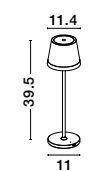

Charging time: 4.5hrs  
 • Touch 1: 100% of light - 10hrs  
 • Touch 2: 50% of light - 20 hrs

**SEINA - 9223403**

Dimmable  
 Sandy Brown Aluminium & Acrylic  
 LED 2 Watt 192Lm  
 2700K DC 5 Volt IP54  
 Switch On/Off / USB Type C Wire  
 Rechargeable with PG base  
 D: 11.4 H: 39.5 cm

**SEINA - 9223405**

Dimmable  
 Sandy Olive Green Aluminium & Acrylic  
 LED 2 Watt 192Lm  
 2700K DC 5 Volt IP54  
 Switch On/Off / USB Type C Wire  
 Rechargeable with PG base  
 D: 11.4 H: 39.5 cm

**SEINA - 9223404**