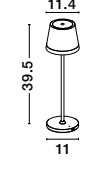

SEINA - 9223404

Dimmable
Sandy Balsalt Grey Aluminium & Acrylic
LED 2 Watt 192Lm
2700K DC 5 Volt IP54
Switch On/Off / USB Type C Wire
Rechargeable with PG base
D: 11.4 H: 39.5 cm