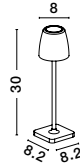

IP54 PORTABLE 

Charging time: 7-8hrs
 • Touch 1: 100% of light - 8-9hrs
 • Touch 2: 5% of light - 280 hrs

COLT - 9223412
 Dimmable
 Sandy Rust Brown Die-Casting Aluminium & Acrylic
 LED 2 Watt 207Lm 3000K IP54
 Beam Angle 62° DC 5 Volt
 Switch On/Off USB Wire
 D: 8 H: 30 cm