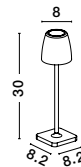

COLT - 9223414
 Dimmable
 Sandy Olive Green Die-Casting Aluminium & Acrylic
 LED 2 Watt 207Lm 3000K IP54
 Beam Angle 62° DC 5 Volt
 Switch On/Off USB Wire
 D: 8 H: 30 cm

COLT - 9223413
 Dimmable
 Sandy Dark Grey Die-Casting Aluminium & Acrylic
 LED 2 Watt 207Lm 3000K IP54
 Beam Angle 62° DC 5 Volt
 Switch On/Off USB Wire
 D: 8 H: 30 cm

ADAPTOR - 9223409
 Black adaptor 5V 2A

ADAPTOR - 9223410
 White adaptor 5V 2A

COLT - 9223415
 Dimmable
 Sandy White Die-Casting Aluminium & Acrylic
 LED 2 Watt 207Lm 3000K IP54
 Beam Angle 62° DC 5 Volt
 Switch On/Off USB Wire
 D: 8 H: 30 cm