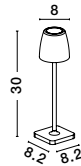

COLT - 9223413
Dimmable
Sandy Dark Grey Die-Casting Aluminium & Acrylic
LED 2 Watt 207Lm 3000K IP54
Beam Angle 62° DC 5 Volt
Switch On/Off USB Wire
D: 8 H: 30 cm