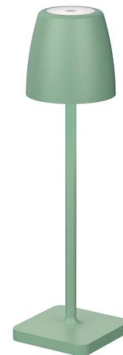

IP54 PORTABLE 

Charging time: 7-8hrs
 • Touch 1: 100% of light - 8-9hrs
 • Touch 2: 5% of light - 280 hrs

COLT - 9223412
 Dimmable
 Sandy Rust Brown Die-Casting Aluminium & Acrylic
 LED 2 Watt 207Lm 3000K IP54
 Beam Angle 62° DC 5 Volt
 Switch On/Off USB Wire
 D: 8 H: 30 cm

COLT - 9223414
 Dimmable
 Sandy Olive Green Die-Casting Aluminium & Acrylic
 LED 2 Watt 207Lm 3000K IP54
 Beam Angle 62° DC 5 Volt
 Switch On/Off USB Wire
 D: 8 H: 30 cm

COLT - 9223413
 Dimmable
 Sandy Dark Grey Die-Casting Aluminium & Acrylic
 LED 2 Watt 207Lm 3000K IP54
 Beam Angle 62° DC 5 Volt
 Switch On/Off USB Wire
 D: 8 H: 30 cm

ADAPTOR - 9223409
 Black adaptor 5V 2A

ADAPTOR - 9223410
 White adaptor 5V 2A

COLT - 9223415
 Dimmable
 Sandy White Die-Casting Aluminium & Acrylic
 LED 2 Watt 207Lm 3000K IP54
 Beam Angle 62° DC 5 Volt
 Switch On/Off USB Wire
 D: 8 H: 30 cm