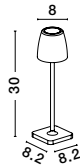

COLT - 9223414
Dimmable
Sandy Olive Green Die-Casting Aluminium & Acrylic
LED 2 Watt 207Lm 3000K IP54
Beam Angle 62° DC 5 Volt
Switch On/Off USB Wire
D: 8 H: 30 cm