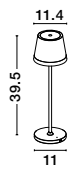

Charging time: 4.5hrs
 • Touch 1: 100% of light - 10hrs
 • Touch 2: 50% of light - 20 hrs

IP54

TWO DIFFERENT TYPES OF CHARGING

PG RECHARGING BASE

USB TYPE C

SEINA - 9223406
 Dimmable
 Sandy Black Aluminium & Acrylic
 LED 2 Watt 192Lm
 2700K DC 5 Volt IP54
 Switch On/Off
 Rechargeable with PG base or White USB Type C Wire
 D: 11.4 H: 39.5 cm

SEINA - 9223407
 Dimmable
 Sandy White Aluminium & Acrylic
 LED 2 Watt 192Lm
 2700K DC 5 Volt IP54
 Switch On/Off
 Rechargeable with PG base or White USB Type C Wire
 D: 11.4 H: 39.5 cm

BASE - 9223408
 Sandy Black Aluminium
 PG Recharging Base Compatible with codes 9223406 & 9223407