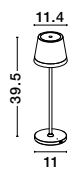

Charging time: 4.5hrs
 • Touch 1: 100% of light - 10hrs
 • Touch 2: 50% of light - 20 hrs

IP54

TWO DIFFERENT TYPES OF CHARGING

PG RECHARGING BASE

USB TYPE C

SEINA - 9223406
 Dimmable
 Sandy Black Aluminium & Acrylic
 LED 2 Watt 192Lm
 2700K DC 5 Volt IP54
 Switch On/Off
 Rechargeable with PG base or White USB Type C Wire
 D: 11.4 H: 39.5 cm

SEINA - 9223407
 Dimmable
 Sandy White Aluminium & Acrylic
 LED 2 Watt 192Lm
 2700K DC 5 Volt IP54
 Switch On/Off
 Rechargeable with PG base or White USB Type C Wire
 D: 11.4 H: 39.5 cm

BASE - 9223408
 Sandy Black Aluminium
 PG Recharging Base Compatible with codes 9223406 & 9223407