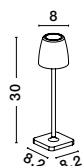

ADAPTOR - 9223409
 Black adaptor 5V 2A

ADAPTOR - 9223410
 White adaptor 5V 2A

COLT - 9223415

Dimmable
 Sandy White Die-Casting Aluminium & Acrylic
 LED 2 Watt 207Lm 3000K IP54
 Beam Angle 62° DC 5 Volt
 Switch On/Off USB Wire
 D: 8 H: 30 cm

COLT - 9223411

Dimmable
 Sandy Black Die-Casting Aluminium & Acrylic
 LED 2 Watt 207Lm 3000K IP54
 Beam Angle 62° DC 5 Volt
 Switch On/Off USB Wire
 D: 8 H: 30 cm