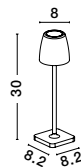

COLT - 9223413

Dimmable
Sandy Dark Grey Die-Casting Aluminium & Acrylic
LED 2 Watt 207Lm 3000K IP54
Beam Angle 62° DC 5 Volt
Switch On/Off USB Wire
D: 8 H: 30 cm