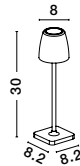

IP54 PORTABLE

Charging time: 7-8hrs
 • Touch 1: 100% of light - 8-9hrs
 • Touch 2: 5% of light - 280 hrs

COLT - 9223412

Dimmable
 Sandy Rust Brown Die-Casting Aluminium & Acrylic
 LED 2 Watt 207Lm 3000K IP54
 Beam Angle 62° DC 5 Volt
 Switch On/Off USB Wire
 D: 8 H: 30 cm