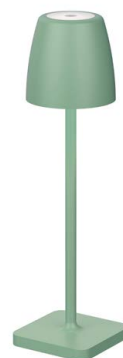

IP54 PORTABLE

Charging time: 7-8hrs
 • Touch 1: 100% of light - 8-9hrs
 • Touch 2: 5% of light - 280 hrs

COLT - 9223412

Dimmable
 Sandy Rust Brown Die-Casting Aluminium & Acrylic
 LED 2 Watt 207Lm 3000K IP54
 Beam Angle 62° DC 5 Volt
 Switch On/Off USB Wire
 D: 8 H: 30 cm

COLT - 9223414

Dimmable
 Sandy Olive Green Die-Casting Aluminium & Acrylic
 LED 2 Watt 207Lm 3000K IP54
 Beam Angle 62° DC 5 Volt
 Switch On/Off USB Wire
 D: 8 H: 30 cm

COLT - 9223413

Dimmable
 Sandy Dark Grey Die-Casting Aluminium & Acrylic
 LED 2 Watt 207Lm 3000K IP54
 Beam Angle 62° DC 5 Volt
 Switch On/Off USB Wire
 D: 8 H: 30 cm

ADAPTOR - 9223409
 Black adaptor 5V 2A

ADAPTOR - 9223410
 White adaptor 5V 2A

COLT - 9223415

Dimmable
 Sandy White Die-Casting Aluminium & Acrylic
 LED 2 Watt 207Lm 3000K IP54
 Beam Angle 62° DC 5 Volt
 Switch On/Off USB Wire
 D: 8 H: 30 cm