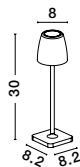

COLT - 9223414

Dimmable
Sandy Olive Green Die-Casting Aluminium & Acrylic
LED 2 Watt 207Lm 3000K IP54
Beam Angle 62° DC 5 Volt
Switch On/Off USB Wire
D: 8 H: 30 cm