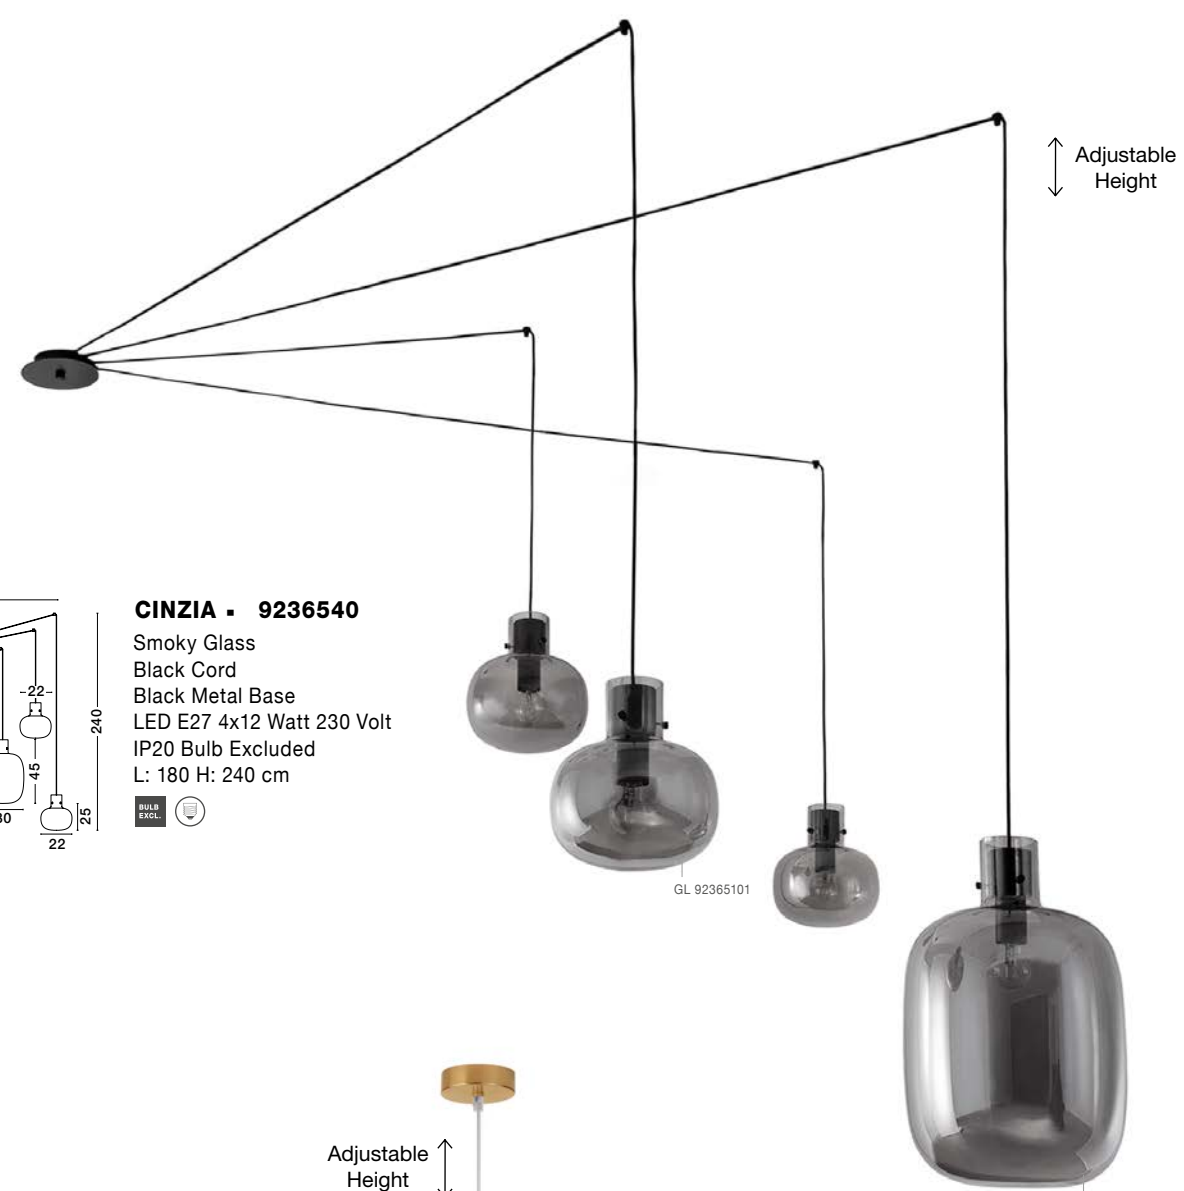

CINZIA - 9236540
 Smoky Glass
 Black Cord
 Black Metal Base
 LED E27 4x12 Watt 230 Volt
 IP20 Bulb Excluded
 L: 180 H: 240 cm

CINZIA - 9236640
 Champagne Glass
 White Cord
 Brass Gold Metal
 LED E27 1x12 Watt 230 Volt
 IP20 Bulb Excluded
 D: 30 H1: 45 H2: 198 cm

CINZIA - 9236650
 Champagne Glass
 White Cord
 Brass Gold Metal
 LED E27 1x12 Watt 230 Volt
 IP20 Bulb Excluded
 D: 22 H1: 25 H2: 178 cm