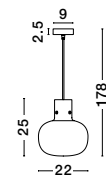

CINZIA - 9236540
 Smoky Glass
 Black Cord
 Black Metal Base
 LED E27 4x12 Watt 230 Volt
 IP20 Bulb Excluded
 L: 180 H: 240 cm

CINZIA - 9236640
 Champagne Glass
 White Cord
 Brass Gold Metal
 LED E27 1x12 Watt 230 Volt
 IP20 Bulb Excluded
 D: 30 H1: 45 H2: 198 cm

CINZIA - 9236650
 Champagne Glass
 White Cord
 Brass Gold Metal
 LED E27 1x12 Watt 230 Volt
 IP20 Bulb Excluded
 D: 22 H1: 25 H2: 178 cm