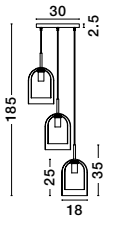

Adjustable Height

VELOR - 9236700
 Double Layered Smoky Glass
 Black Cord
 Black Metal Base
 LED E27 1x12 Watt 230 Volt
 IP20 Bulb Excluded
 D: 18 H: 240 cm

GL 92367201

Adjustable Height

VELOR - 9236710
 Double Layered Smoky Glass
 Black Cord
 Black Metal Base
 LED E27 3x12 Watt 230 Volt
 IP20 Bulb Excluded
 D: 30 H: 185 cm

GL 92367201

PALMER - 9241110
 Smoky Glass
 Black Metal Base
 LED E14 2x5 Watt 230 Volt
 IP20 Bulb Excluded
 D: 11.5 W: 16.5 H: 37.5 cm

GL 92411101

Adjustable Height

VELOR - 9236720
 Double Layered Smoky Glass
 Black Cord
 Black Metal Base
 LED E27 3x12 Watt 230 Volt
 IP20 Bulb Excluded
 L: 70 W: 18 H: 158 cm