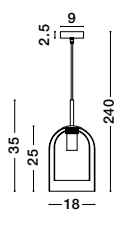

Adjustable Height

VELOR - 9236700
 Double Layered Smoky Glass
 Black Cord
 Black Metal Base
 LED E27 1x12 Watt 230 Volt
 IP20 Bulb Excluded
 D: 18 H: 240 cm

GL 92367201

Adjustable Height

VELOR - 9236710
 Double Layered Smoky Glass
 Black Cord
 Black Metal Base
 LED E27 3x12 Watt 230 Volt
 IP20 Bulb Excluded
 D: 30 H: 185 cm

GL 92367201

PALMER - 9241110
 Smoky Glass
 Black Metal Base
 LED E14 2x5 Watt 230 Volt
 IP20 Bulb Excluded
 D: 11.5 W: 16.5 H: 37.5 cm

GL 92411101

Adjustable Height

VELOR - 9236720
 Double Layered Smoky Glass
 Black Cord
 Black Metal Base
 LED E27 3x12 Watt 230 Volt
 IP20 Bulb Excluded
 L: 70 W: 18 H: 158 cm