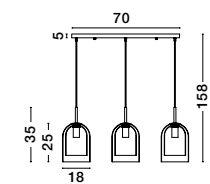

Adjustable Height

VELOR - 9236700
 Double Layered Smoky Glass
 Black Cord
 Black Metal Base
 LED E27 1x12 Watt 230 Volt
 IP20 Bulb Excluded
 D: 18 H: 240 cm

GL 92367201

Adjustable Height

VELOR - 9236710
 Double Layered Smoky Glass
 Black Cord
 Black Metal Base
 LED E27 3x12 Watt 230 Volt
 IP20 Bulb Excluded
 D: 30 H: 185 cm

GL 92367201

PALMER - 9241110
 Smoky Glass
 Black Metal Base
 LED E14 2x5 Watt 230 Volt
 IP20 Bulb Excluded
 D: 11.5 W: 16.5 H: 37.5 cm

GL 92411101

Adjustable Height

VELOR - 9236720
 Double Layered Smoky Glass
 Black Cord
 Black Metal Base
 LED E27 3x12 Watt 230 Volt
 IP20 Bulb Excluded
 L: 70 W: 18 H: 158 cm