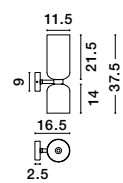

Adjustable Height

VELOR - 9236700
 Double Layered Smoky Glass
 Black Cord
 Black Metal Base
 LED E27 1x12 Watt 230 Volt
 IP20 Bulb Excluded
 D: 18 H: 240 cm

GL 92367201

Adjustable Height

VELOR - 9236710
 Double Layered Smoky Glass
 Black Cord
 Black Metal Base
 LED E27 3x12 Watt 230 Volt
 IP20 Bulb Excluded
 D: 30 H: 185 cm

GL 92367201

PALMER - 9241110
 Smoky Glass
 Black Metal Base
 LED E14 2x5 Watt 230 Volt
 IP20 Bulb Excluded
 D: 11.5 W: 16.5 H: 37.5 cm

GL 92411101

Adjustable Height

VELOR - 9236720
 Double Layered Smoky Glass
 Black Cord
 Black Metal Base
 LED E27 3x12 Watt 230 Volt
 IP20 Bulb Excluded
 L: 70 W: 18 H: 158 cm