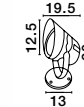

IP54

NORTH - 9240677
 Black Aluminium & Glass
 LED 10 Watt 700Lm
 3000K 100-240 Volt 50Hz
 Beam Angle 38° IP65
 D: 9 W: 9.5 cm

NORTH - 9240678
 Black Aluminium & Glass
 LED 20 Watt 1500Lm
 3000K 100-240 Volt 50Hz
 Beam Angle 38° IP65
 D: 12 W: 18 cm

NORTH - 9240679
 Black Aluminium & Glass
 LED 30 Watt 2800Lm
 3000K 100-240 Volt 50Hz
 Beam Angle 38° IP65
 D: 15 W: 20.5 cm

NORTH - 742071
 Aluminium Dark Gray & Glass
 LED 18 Watt 1440Lm 3000K
 100-240 Volt 50Hz
 Beam Angle 48° IP65
 W: 19.5 L: 13 H: 20-29 cm

IP65

INSIDE - 767801
 Dark Gray Aluminium & Glass
 LED GU10 1x7 Watt
 220-240 Volt IP54
 Bulb Excluded
 D: 11 H: 20 cm

INSIDE - 875409
 Dark Gray Aluminium & Glass
 LED GU10 1x7 Watt
 220-240 Volt IP54
 Bulb Excluded
 D: 7.5 W: 15 H: 36 cm