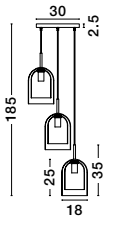

Adjustable Height

VELOR - 9236700
Double Layered Smoky Glass
Black Cord
Black Metal Base
LED E27 1x12 Watt 230 Volt
IP20 Bulb Excluded
D: 18 H: 240 cm

GL 92367201

Adjustable Height

VELOR - 9236710
Double Layered Smoky Glass
Black Cord
Black Metal Base
LED E27 3x12 Watt 230 Volt
IP20 Bulb Excluded
D: 30 H: 185 cm

GL 92367201

PALMER - 9241110
Smoky Glass
Black Metal Base
LED E14 2x5 Watt 230 Volt
IP20 Bulb Excluded
D: 11.5 W: 16.5 H: 37.5 cm

GL 92411101

Adjustable Height

VELOR - 9236720
Double Layered Smoky Glass
Black Cord
Black Metal Base
LED E27 3x12 Watt 230 Volt
IP20 Bulb Excluded
L: 70 W: 18 H: 158 cm