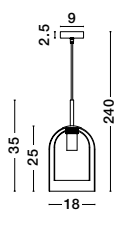

Adjustable Height

VELOR - 9236700
Double Layered Smoky Glass
Black Cord
Black Metal Base
LED E27 1x12 Watt 230 Volt
IP20 Bulb Excluded
D: 18 H: 240 cm

GL 92367201

Adjustable Height

VELOR - 9236710
Double Layered Smoky Glass
Black Cord
Black Metal Base
LED E27 3x12 Watt 230 Volt
IP20 Bulb Excluded
D: 30 H: 185 cm

GL 92367201

PALMER - 9241110
Smoky Glass
Black Metal Base
LED E14 2x5 Watt 230 Volt
IP20 Bulb Excluded
D: 11.5 W: 16.5 H: 37.5 cm

GL 92411101

Adjustable Height

VELOR - 9236720
Double Layered Smoky Glass
Black Cord
Black Metal Base
LED E27 3x12 Watt 230 Volt
IP20 Bulb Excluded
L: 70 W: 18 H: 158 cm