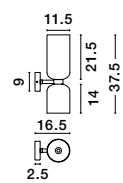

Adjustable Height

VELOR - 9236700
Double Layered Smoky Glass
Black Cord
Black Metal Base
LED E27 1x12 Watt 230 Volt
IP20 Bulb Excluded
D: 18 H: 240 cm

GL 92367201

Adjustable Height

VELOR - 9236710
Double Layered Smoky Glass
Black Cord
Black Metal Base
LED E27 3x12 Watt 230 Volt
IP20 Bulb Excluded
D: 30 H: 185 cm

GL 92367201

PALMER - 9241110
Smoky Glass
Black Metal Base
LED E14 2x5 Watt 230 Volt
IP20 Bulb Excluded
D: 11.5 W: 16.5 H: 37.5 cm

GL 92411101

Adjustable Height

VELOR - 9236720
Double Layered Smoky Glass
Black Cord
Black Metal Base
LED E27 3x12 Watt 230 Volt
IP20 Bulb Excluded
L: 70 W: 18 H: 158 cm