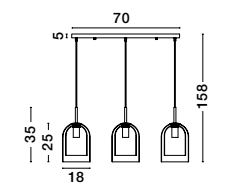

Adjustable Height

VELOR - 9236700
Double Layered Smoky Glass
Black Cord
Black Metal Base
LED E27 1x12 Watt 230 Volt
IP20 Bulb Excluded
D: 18 H: 240 cm

GL 92367201

Adjustable Height

VELOR - 9236710
Double Layered Smoky Glass
Black Cord
Black Metal Base
LED E27 3x12 Watt 230 Volt
IP20 Bulb Excluded
D: 30 H: 185 cm

GL 92367201

PALMER - 9241110
Smoky Glass
Black Metal Base
LED E14 2x5 Watt 230 Volt
IP20 Bulb Excluded
D: 11.5 W: 16.5 H: 37.5 cm

GL 92411101

Adjustable Height

VELOR - 9236720
Double Layered Smoky Glass
Black Cord
Black Metal Base
LED E27 3x12 Watt 230 Volt
IP20 Bulb Excluded
L: 70 W: 18 H: 158 cm