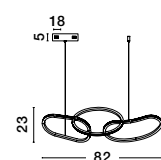

Adjustable
Height

GIRISH . 9248111

Triac Dimmable

Gold Stainless Steel
& Acrylic

LED 51 Watt 230 Volt
2400Lm 3000K IP20
L: 100 W: 20 H: 120 cm

Adjustable
Height

GIRISH . 9248110

Triac Dimmable

Gold Stainless Steel
& Acrylic

LED 41 Watt 230 Volt
2000Lm 3000K IP20
L: 82 W: 23 H: 120 cm