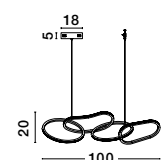

Adjustable
Height

GIRISH . 9248111

Triac Dimmable

Gold Stainless Steel
& Acrylic

LED 51 Watt 230 Volt
2400Lm 3000K IP20
L: 100 W: 20 H: 120 cm

Adjustable
Height

GIRISH . 9248110

Triac Dimmable

Gold Stainless Steel
& Acrylic

LED 41 Watt 230 Volt
2000Lm 3000K IP20
L: 82 W: 23 H: 120 cm