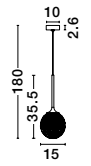

GL 91602111

MIRANO - 9160211

Clear Structured Glass & Brass Gold Steel
LED G9 1x5 Watt 230 Volt
IP20 Bulb Excluded
D: 15 H: 35.5 H2: 180 cm

GL 92602111

MIRANO - 9260211

Clear Structured Glass & Brass Gold Steel
LED E27 1x12 Watt 230 Volt
IP20 Bulb Excluded
D: 30 H: 51.5 H2: 180 cm

GL 91602111

MIRANO - 9160212

Clear Structured Glass & Brass Gold Steel
LED G9 3x5 Watt 230 Volt
IP20 Bulb Excluded
D: 32 H: 180 cm

GL 91602111

MIRANO - 9260212

Clear Structured Glass & Brass Gold Steel
LED G9 5x5 Watt 230 Volt
IP20 Bulb Excluded
D: 42 H: 180 cm