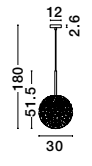

GL 91602111

MIRANO - 9160211

Clear Structured Glass & Brass Gold Steel
LED G9 1x5 Watt 230 Volt
IP20 Bulb Excluded
D: 15 H: 35.5 H2: 180 cm

GL 92602111

MIRANO - 9260211

Clear Structured Glass & Brass Gold Steel
LED E27 1x12 Watt 230 Volt
IP20 Bulb Excluded
D: 30 H: 51.5 H2: 180 cm

GL 91602111

MIRANO - 9160212

Clear Structured Glass & Brass Gold Steel
LED G9 3x5 Watt 230 Volt
IP20 Bulb Excluded
D: 32 H: 180 cm

GL 91602111

MIRANO - 9260212

Clear Structured Glass & Brass Gold Steel
LED G9 5x5 Watt 230 Volt
IP20 Bulb Excluded
D: 42 H: 180 cm