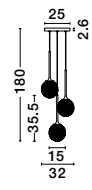

GL 91602111

MIRANO - 9160211

Clear Structured Glass & Brass Gold Steel
LED G9 1x5 Watt 230 Volt
IP20 Bulb Excluded
D: 15 H: 35.5 H2: 180 cm

GL 92602111

MIRANO - 9260211

Clear Structured Glass & Brass Gold Steel
LED E27 1x12 Watt 230 Volt
IP20 Bulb Excluded
D: 30 H: 51.5 H2: 180 cm

GL 91602111

MIRANO - 9160212

Clear Structured Glass & Brass Gold Steel
LED G9 3x5 Watt 230 Volt
IP20 Bulb Excluded
D: 32 H: 180 cm

GL 91602111

MIRANO - 9260212

Clear Structured Glass & Brass Gold Steel
LED G9 5x5 Watt 230 Volt
IP20 Bulb Excluded
D: 42 H: 180 cm