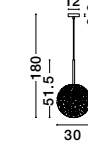

GL 91602111

MIRANO - 9160211

Clear Structured Glass & Brass Gold Steel
LED G9 1x5 Watt 230 Volt
IP20 Bulb Excluded
D: 15 H: 35.5 H2: 180 cm

GL 92602111

MIRANO - 9260211

Clear Structured Glass & Brass Gold Steel
LED E27 1x12 Watt 230 Volt
IP20 Bulb Excluded
D: 30 H: 51.5 H2: 180 cm

GL 91602111

MIRANO - 9160212

Clear Structured Glass & Brass Gold Steel
LED G9 3x5 Watt 230 Volt
IP20 Bulb Excluded
D: 32 H: 180 cm

GL 91602111

MIRANO - 9260212

Clear Structured Glass & Brass Gold Steel
LED G9 5x5 Watt 230 Volt
IP20 Bulb Excluded
D: 42 H: 180 cm