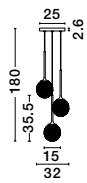

GL 91602111

MIRANO - 9160211

Clear Structured Glass & Brass Gold Steel
LED G9 1x5 Watt 230 Volt
IP20 Bulb Excluded
D: 15 H: 35.5 H2: 180 cm

GL 92602111

MIRANO - 9260211

Clear Structured Glass & Brass Gold Steel
LED E27 1x12 Watt 230 Volt
IP20 Bulb Excluded
D: 30 H: 51.5 H2: 180 cm

GL 91602111

MIRANO - 9160212

Clear Structured Glass & Brass Gold Steel
LED G9 3x5 Watt 230 Volt
IP20 Bulb Excluded
D: 32 H: 180 cm

GL 91602111

MIRANO - 9260212

Clear Structured Glass & Brass Gold Steel
LED G9 5x5 Watt 230 Volt
IP20 Bulb Excluded
D: 42 H: 180 cm