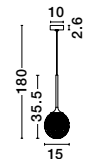

GL 91602111

MIRANO - 9160211

Clear Structured Glass & Brass Gold Steel
LED G9 1x5 Watt 230 Volt
IP20 Bulb Excluded
D: 15 H: 35.5 H2: 180 cm

GL 92602111

MIRANO - 9260211

Clear Structured Glass & Brass Gold Steel
LED E27 1x12 Watt 230 Volt
IP20 Bulb Excluded
D: 30 H: 51.5 H2: 180 cm

GL 91602111

MIRANO - 9160212

Clear Structured Glass & Brass Gold Steel
LED G9 3x5 Watt 230 Volt
IP20 Bulb Excluded
D: 32 H: 180 cm

GL 91602111

MIRANO - 9260212

Clear Structured Glass & Brass Gold Steel
LED G9 5x5 Watt 230 Volt
IP20 Bulb Excluded
D: 42 H: 180 cm