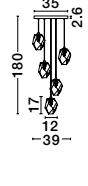

GL 91602311

ICE - 9160231

Gradient White Colour
Glass & White Metal
LED G9 1x5 Watt 230 Volt
IP20 Bulb Excluded
D: 12 H1: 17 H2: 180 cm

GL 91602311

ICE - 9160233

Gradient White Colour
Glass & White Metal
LED G9 3x5 Watt 230 Volt
IP20 Bulb Excluded
D: 29 H: 180 cm

GL 91602311

ICE - 9160235

Gradient White Colour
Glass & White Metal
LED G9 5x5 Watt 230 Volt
IP20 Bulb Excluded
D: 39 H: 180 cm

GL 91602311

ICE - 9260235

Gradient White Colour
Glass & White Metal
LED G9 5x5 Watt 230 Volt
IP20 Bulb Excluded
L: 84 W: 12 H: 180 cm