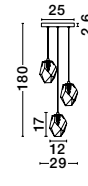

GL 91602311

ICE - 9160231

Gradient White Colour
Glass & White Metal
LED G9 1x5 Watt 230 Volt
IP20 Bulb Excluded
D: 12 H1: 17 H2: 180 cm

GL 91602311

ICE - 9160233

Gradient White Colour
Glass & White Metal
LED G9 3x5 Watt 230 Volt
IP20 Bulb Excluded
D: 29 H: 180 cm

GL 91602311

ICE - 9160235

Gradient White Colour
Glass & White Metal
LED G9 5x5 Watt 230 Volt
IP20 Bulb Excluded
D: 39 H: 180 cm

GL 91602311

ICE - 9260235

Gradient White Colour
Glass & White Metal
LED G9 5x5 Watt 230 Volt
IP20 Bulb Excluded
L: 84 W: 12 H: 180 cm