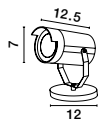

STAKE - 9971455

Black Aluminium & Glass
LED 5 Watt 378Lm
3000K 100-240 Volt 50Hz
Beam Angle 21° IP65
D: 5 W: 7 H: 45 cm

IP54

KIMIKO - 9026126

Black Aluminium
& Clear Glass
LED GU10 1x10 Watt
220-240 Volt
Bulb Excluded IP54
D: 7 H: 12.5 cm

KIMIKO - 9026127

Black Aluminium
& Clear Glass
LED GU10 1x10 Watt
220-240 Volt
Bulb Excluded IP54
D: 7 W: 12.5 H: 21 cm