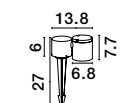

IP54

FOCUS - 9207912

Black Aluminium
Glass Diffuser
LED GU10 1x7 Watt
100-240 Volt IP54
Bulb Excluded
D: 6.8 W: 11.5 H: 9.5 cm

FOCUS - 9279111

Black Aluminium
Glass Diffuser
LED GU10 1x7 Watt
100-240 Volt IP54
Bulb Excluded
D: 6.8 W: 13.8 H: 27 cm

FOCUS - 9279112

Black Aluminium
Glass Diffuser
LED GU10 1x7 Watt
100-240 Volt IP54
Bulb Excluded
D: 6.8 W: 13.8 H: 55 cm