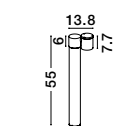

IP54

FOCUS - 9207912

Black Aluminium
Glass Diffuser
LED GU10 1x7 Watt
100-240 Volt IP54
Bulb Excluded
D: 6.8 W: 11.5 H: 9.5 cm

FOCUS - 9279111

Black Aluminium
Glass Diffuser
LED GU10 1x7 Watt
100-240 Volt IP54
Bulb Excluded
D: 6.8 W: 13.8 H: 27 cm

FOCUS - 9279112

Black Aluminium
Glass Diffuser
LED GU10 1x7 Watt
100-240 Volt IP54
Bulb Excluded
D: 6.8 W: 13.8 H: 55 cm