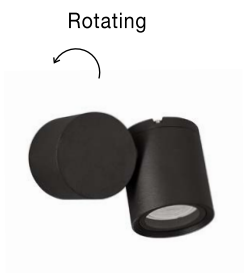

IP54

FOCUS - 9207912

Black Aluminium
Glass Diffuser
LED GU10 1x7 Watt
100-240 Volt IP54
Bulb Excluded
D: 6.8 W: 11.5 H: 9.5 cm

FOCUS - 9279111

Black Aluminium
Glass Diffuser
LED GU10 1x7 Watt
100-240 Volt IP54
Bulb Excluded
D: 6.8 W: 13.8 H: 27 cm

FOCUS - 9279112

Black Aluminium
Glass Diffuser
LED GU10 1x7 Watt
100-240 Volt IP54
Bulb Excluded
D: 6.8 W: 13.8 H: 55 cm