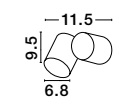

IP54

FOCUS - 9207912

Black Aluminium
Glass Diffuser
LED GU10 1x7 Watt
100-240 Volt IP54
Bulb Excluded
D: 6.8 W: 11.5 H: 9.5 cm

FOCUS - 9279111

Black Aluminium
Glass Diffuser
LED GU10 1x7 Watt
100-240 Volt IP54
Bulb Excluded
D: 6.8 W: 13.8 H: 27 cm

FOCUS - 9279112

Black Aluminium
Glass Diffuser
LED GU10 1x7 Watt
100-240 Volt IP54
Bulb Excluded
D: 6.8 W: 13.8 H: 55 cm