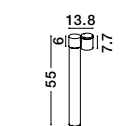

IP54

**FOCUS - 9207912**

Black Aluminium  
Glass Diffuser  
LED GU10 1x7 Watt  
100-240 Volt IP54  
Bulb Excluded  
D: 6.8 W: 11.5 H: 9.5 cm

**FOCUS - 9279111**

Black Aluminium  
Glass Diffuser  
LED GU10 1x7 Watt  
100-240 Volt IP54  
Bulb Excluded  
D: 6.8 W: 13.8 H: 27 cm

**FOCUS - 9279112**

Black Aluminium  
Glass Diffuser  
LED GU10 1x7 Watt  
100-240 Volt IP54  
Bulb Excluded  
D: 6.8 W: 13.8 H: 55 cm