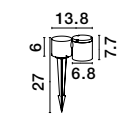

IP54

**FOCUS - 9207912**

Black Aluminium  
Glass Diffuser  
LED GU10 1x7 Watt  
100-240 Volt IP54  
Bulb Excluded  
D: 6.8 W: 11.5 H: 9.5 cm

**FOCUS - 9279111**

Black Aluminium  
Glass Diffuser  
LED GU10 1x7 Watt  
100-240 Volt IP54  
Bulb Excluded  
D: 6.8 W: 13.8 H: 27 cm

**FOCUS - 9279112**

Black Aluminium  
Glass Diffuser  
LED GU10 1x7 Watt  
100-240 Volt IP54  
Bulb Excluded  
D: 6.8 W: 13.8 H: 55 cm