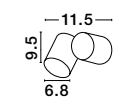

IP54

**FOCUS - 9207912**

Black Aluminium  
Glass Diffuser  
LED GU10 1x7 Watt  
100-240 Volt IP54  
Bulb Excluded  
D: 6.8 W: 11.5 H: 9.5 cm

**FOCUS - 9279111**

Black Aluminium  
Glass Diffuser  
LED GU10 1x7 Watt  
100-240 Volt IP54  
Bulb Excluded  
D: 6.8 W: 13.8 H: 27 cm

**FOCUS - 9279112**

Black Aluminium  
Glass Diffuser  
LED GU10 1x7 Watt  
100-240 Volt IP54  
Bulb Excluded  
D: 6.8 W: 13.8 H: 55 cm