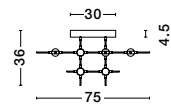

ATOMO - 9180618
Triac Dimmable

Gold Metal & Acrylic
LED 51 Watt 230 Volt
2751Lm 3000K IP20
L: 75 W: 68 H: 36 cm

9180630
Included
Remote control

ATOMO - 9180630
Triac Dimmable

Gold Metal & Acrylic
LED 84 Watt 230 Volt
3805Lm 3000K IP20
Included Remote Control
L: 106 W: 58.5 H: 150 cm