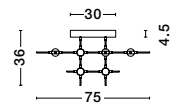

**ATOMO - 9180618**  
Triac Dimmable

Gold Metal & Acrylic  
LED 51 Watt 230 Volt  
2751Lm 3000K IP20  
L: 75 W: 68 H: 36 cm

Adjustable Height

9180630  
Included  
Remote control

**ATOMO - 9180630**  
Triac Dimmable