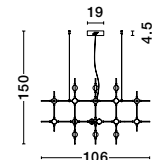

**ATOMO - 9180618**  
Triac Dimmable

Gold Metal & Acrylic  
LED 51 Watt 230 Volt  
2751Lm 3000K IP20  
L: 75 W: 68 H: 36 cm

Adjustable Height

9180630  
Included  
Remote control

**ATOMO - 9180630**  
Triac Dimmable

Gold Metal & Acrylic  
LED 84 Watt 230 Volt  
3805Lm 3000K IP20  
Included Remote Control  
L: 106 W: 58.5 H: 150 cm

**ATOMO - 9280674**

Black & Gold Metal & Acrylic  
LED 9 Watt 230 Volt  
609Lm 3000K IP20  
L: 28 W: 9 H: 52 cm