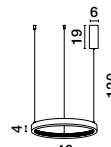

Adjustable Height

PRESTON - 9285401

Triac Dimmable

Antique Gold Brass
Aluminium & Acrylic
LED 30 Watt 230 Volt
1827Lm 3000K IP20
D: 40 H: 120 cm

Adjustable Height

PRESTON - 9285801

Triac Dimmable

Antique Gold Brass
Aluminium & Acrylic
LED 49 Watt 230 Volt
2727Lm 3000K IP20
D: 80 H: 120 cm

Adjustable Height

PRESTON - 9285601

Triac Dimmable

Antique Gold Brass
Aluminium & Acrylic
LED 35 Watt 230 Volt
2264Lm 3000K IP20
D: 60 H: 120 cm

Adjustable Height

PRESTON - 9285110

Triac Dimmable

Antique Gold Brass
Aluminium & Acrylic
LED 60 Watt 230 Volt
4030Lm 3000K IP20
D: 110 H: 120 cm