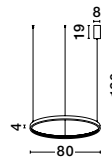

Adjustable Height

PRESTON - 9285401

Triac Dimmable

Antique Gold Brass
Aluminium & Acrylic
LED 30 Watt 230 Volt
1827Lm 3000K IP20
D: 40 H: 120 cm

Adjustable Height

PRESTON - 9285801

Triac Dimmable

Antique Gold Brass
Aluminium & Acrylic
LED 49 Watt 230 Volt
2727Lm 3000K IP20
D: 80 H: 120 cm

Adjustable Height

PRESTON - 9285601

Triac Dimmable

Antique Gold Brass
Aluminium & Acrylic
LED 35 Watt 230 Volt
2264Lm 3000K IP20
D: 60 H: 120 cm

Adjustable Height

PRESTON - 9285110

Triac Dimmable

Antique Gold Brass
Aluminium & Acrylic
LED 60 Watt 230 Volt
4030Lm 3000K IP20
D: 110 H: 120 cm