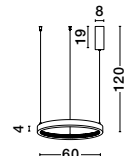

Adjustable Height

PRESTON - 9285401

Triac Dimmable

Antique Gold Brass
Aluminium & Acrylic
LED 30 Watt 230 Volt
1827Lm 3000K IP20
D: 40 H: 120 cm

Adjustable Height

PRESTON - 9285801

Triac Dimmable

Antique Gold Brass
Aluminium & Acrylic
LED 49 Watt 230 Volt
2727Lm 3000K IP20
D: 80 H: 120 cm

Adjustable Height

PRESTON - 9285601

Triac Dimmable

Antique Gold Brass
Aluminium & Acrylic
LED 35 Watt 230 Volt
2264Lm 3000K IP20
D: 60 H: 120 cm

Adjustable Height

PRESTON - 9285110

Triac Dimmable

Antique Gold Brass
Aluminium & Acrylic
LED 60 Watt 230 Volt
4030Lm 3000K IP20
D: 110 H: 120 cm