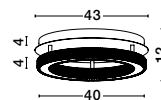

FIORE - 9285420

Triac Dimmable
Antique Gold Brass
Aluminium & Acrylic
LED 40 Watt 230 Volt
2139Lm 3000K IP20
D: 40 H: 12 cm