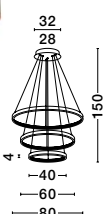

Adjustable Height

ALSO YOU CAN DO

Adjustable Height

ALSO YOU CAN DO

**PRESTON - 9862852**

Triac Dimmable  
Antique Gold Brass  
Aluminium & Acrylic  
LED 62 Watt 230 Volt  
3113Lm 3000K IP20  
D: 60 H: 120 cm

**PRESTON - 9862853**

Triac Dimmable  
Antique Gold Brass  
Aluminium & Acrylic  
LED 112 Watt 230 Volt  
4731Lm 3000K IP20  
D: 80 H: 150 cm

**FIORE - 9285420**

Triac Dimmable  
Antique Gold Brass  
Aluminium & Acrylic  
LED 40 Watt 230 Volt  
2139Lm 3000K IP20  
D: 40 H: 12 cm

**FIORE - 9285620**

Triac Dimmable  
Antique Gold Brass  
Aluminium & Acrylic  
LED 59 Watt 230 Volt  
3919Lm 3000K IP20  
D: 60 H: 12 cm