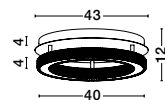

FIORE - 9285420

Triac Dimmable
Antique Gold Brass
Aluminium & Acrylic
LED 40 Watt 230 Volt
2139Lm 3000K IP20
D: 40 H: 12 cm