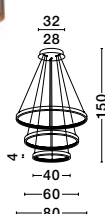

Adjustable Height

ALSO YOU CAN DO

Adjustable Height

ALSO YOU CAN DO

PRESTON - 9862852

Triac Dimmable
Antique Gold Brass
Aluminium & Acrylic
LED 62 Watt 230 Volt
3113Lm 3000K IP20
D: 60 H: 120 cm

PRESTON - 9862853

Triac Dimmable
Antique Gold Brass
Aluminium & Acrylic
LED 112 Watt 230 Volt
4731Lm 3000K IP20
D: 80 H: 150 cm

FIORE - 9285420

Triac Dimmable
Antique Gold Brass
Aluminium & Acrylic
LED 40 Watt 230 Volt
2139Lm 3000K IP20
D: 40 H: 12 cm