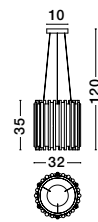

Adjustable
Height

FELIX - 9287916
Gold Aluminium
& Acrylic
LED G9 6x5 Watt 230 Volt
IP20 Bulb Excluded
D: 32 H: 35 H2: 120 cm

FELIX - 9287917
Gold Aluminium
& Acrylic
LED 20 Watt 220 - 240 Volt
1472Lm 3000K IP20
D: 18 W: 8.8 H: 50 cm