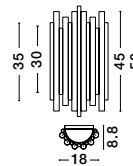

Adjustable
Height

FELIX - 9287916
Gold Aluminium
& Acrylic
LED G9 6x5 Watt 230 Volt
IP20 Bulb Excluded
D: 32 H: 35 H2: 120 cm

FELIX - 9287917
Gold Aluminium
& Acrylic
LED 20 Watt 220 - 240 Volt
1472Lm 3000K IP20
D: 18 W: 8.8 H: 50 cm