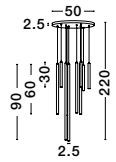

TRIMLE - 9287918

Gold Aluminium & Acrylic
LED 3 Watt 230 Volt
271Lm 3000K IP20
D: 2.5 H1: 50 H2: 150 cm

TRIMLE - 9287919

Gold Aluminium & Acrylic
LED 3 Watt 230 Volt
271Lm 3000K IP20
D: 2.5 H1: 70 H2: 150 cm

TRIMLE - 9287940

Triac Dimmable
Brushed Gold Aluminium & Acrylic
LED 26 Watt 230 Volt
1861Lm 3000K IP20
D: 50 H: 220 cm

Adjustable Height

TRIMLE - 9287930

Brushed Gold Aluminium & Acrylic
LED 21 Watt 230 Volt
1581Lm 3000K IP20
L: 100 W: 8 H1: 50 H2: 180 cm