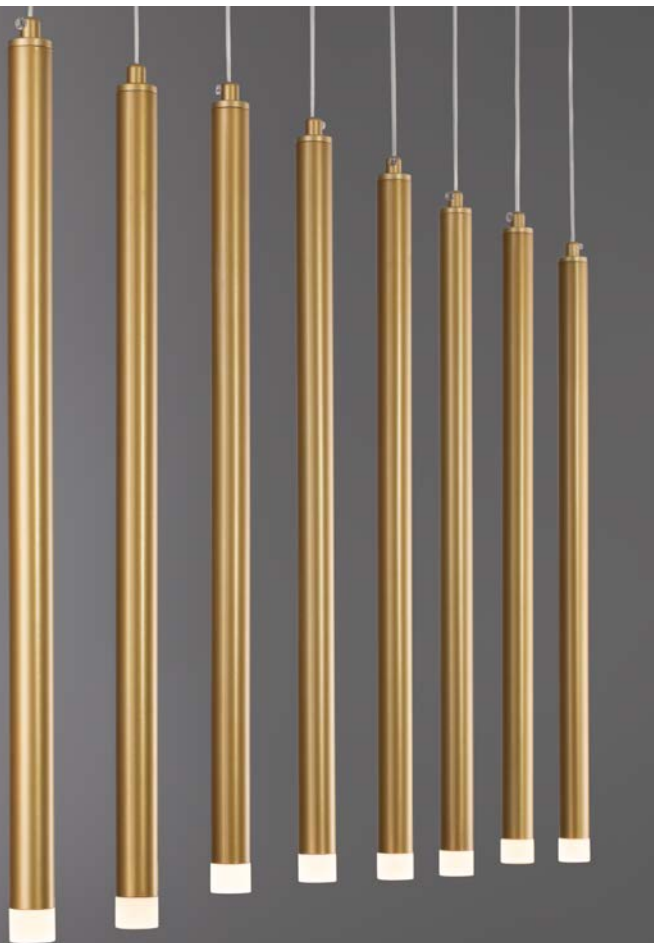

TRIMLE - 9287918

Gold Aluminium & Acrylic
LED 3 Watt 230 Volt
271Lm 3000K IP20
D: 2.5 H1: 50 H2: 150 cm

TRIMLE - 9287919

Gold Aluminium & Acrylic
LED 3 Watt 230 Volt
271Lm 3000K IP20
D: 2.5 H1: 70 H2: 150 cm

TRIMLE - 9287940

Triac Dimmable
Brushed Gold Aluminium & Acrylic
LED 26 Watt 230 Volt
1861Lm 3000K IP20
D: 50 H: 220 cm

Adjustable Height

TRIMLE - 9287930

Brushed Gold Aluminium & Acrylic
LED 21 Watt 230 Volt
1581Lm 3000K IP20
L: 100 W: 8 H1: 50 H2: 180 cm