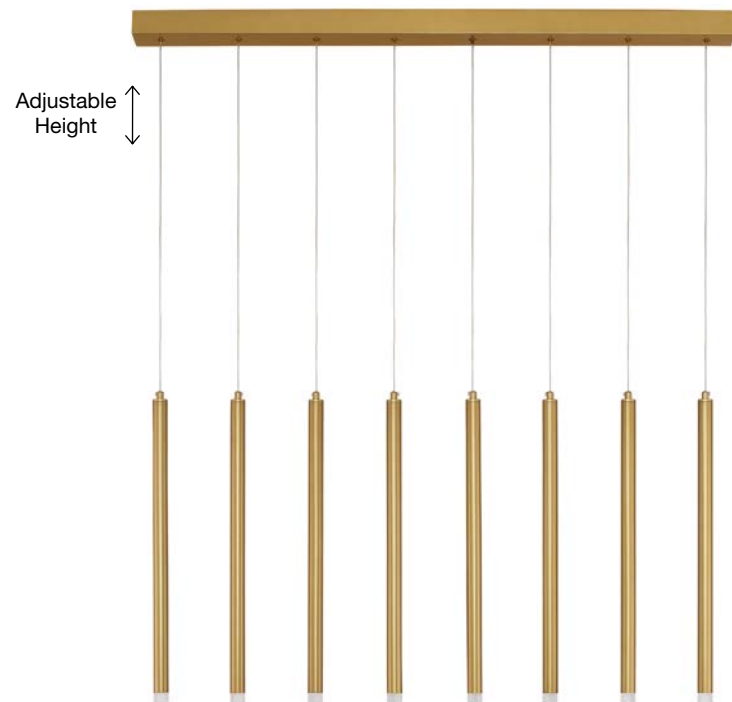

TRIMLE - 9287918

Gold Aluminium & Acrylic
LED 3 Watt 230 Volt
271Lm 3000K IP20
D: 2.5 H1: 50 H2: 150 cm

TRIMLE - 9287919

Gold Aluminium & Acrylic
LED 3 Watt 230 Volt
271Lm 3000K IP20
D: 2.5 H1: 70 H2: 150 cm

TRIMLE - 9287940

Triac Dimmable
Brushed Gold Aluminium & Acrylic
LED 26 Watt 230 Volt
1861Lm 3000K IP20
D: 50 H: 220 cm

Adjustable Height

TRIMLE - 9287930

Brushed Gold Aluminium & Acrylic
LED 21 Watt 230 Volt
1581Lm 3000K IP20
L: 100 W: 8 H1: 50 H2: 180 cm