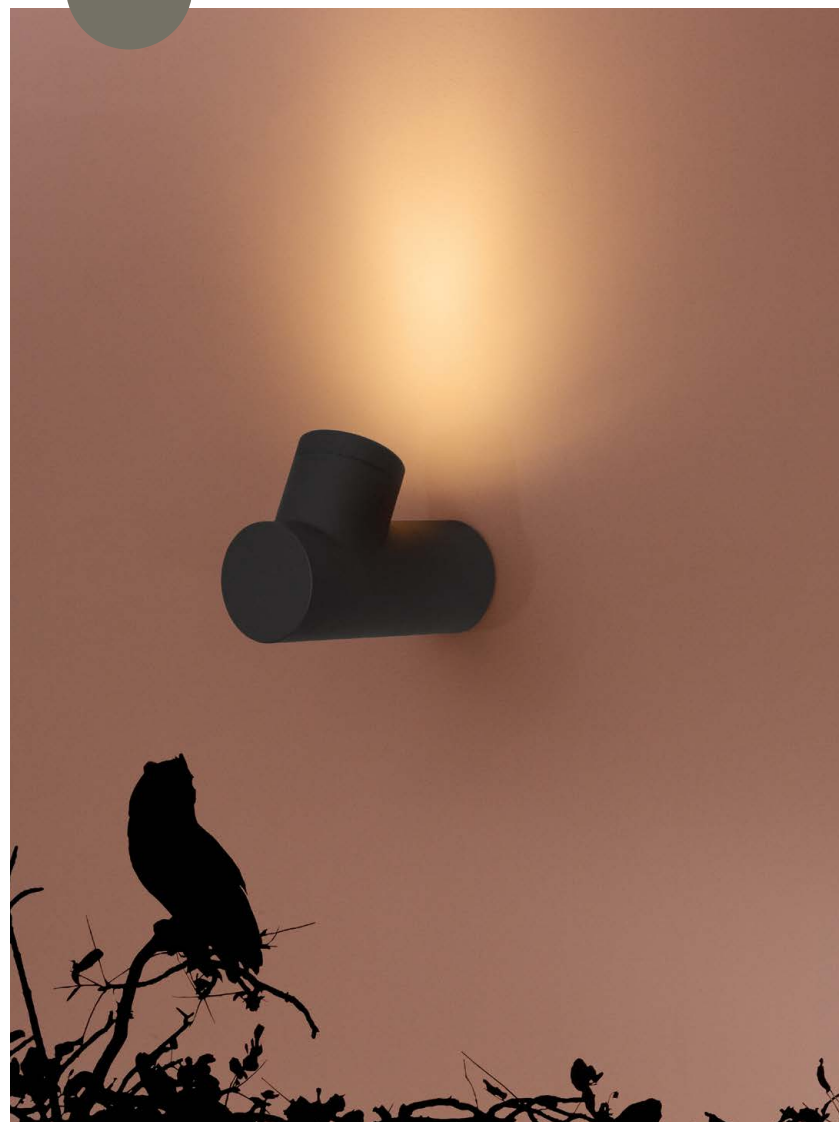

**RAMO - 9291701**  
Dark Gray Aluminium  
Glass Diffuser  
LED GU10 1x7 Watt  
220-240 Volt IP65  
Bulb Excluded  
D: 8 W: 20 H: 14.6 cm

**RAMO - 9291702**  
Dark Gray Aluminium  
Glass Diffuser  
LED GU10 1x7 Watt  
220-240 Volt IP65  
Bulb Excluded  
D: 8 W: 14.6 H: 60 cm

IP65

**RAMO - 9291703**  
Dark Gray Aluminium  
Glass Diffuser  
LED GU10 2x7 Watt  
220-240 Volt IP65  
Bulb Excluded  
D: 8 W: 21 H: 60 cm