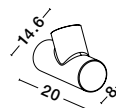

**RAMO - 9291701**  
Dark Gray Aluminium  
Glass Diffuser  
LED GU10 1x7 Watt  
220-240 Volt IP65  
Bulb Excluded  
D: 8 W: 20 H: 14.6 cm

**RAMO - 9291702**  
Dark Gray Aluminium  
Glass Diffuser  
LED GU10 1x7 Watt  
220-240 Volt IP65  
Bulb Excluded  
D: 8 W: 14.6 H: 60 cm

IP65

**RAMO - 9291703**  
Dark Gray Aluminium  
Glass Diffuser  
LED GU10 2x7 Watt  
220-240 Volt IP65  
Bulb Excluded  
D: 8 W: 21 H: 60 cm