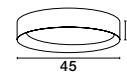

STAKE - 9345526

Triac Dimmable
Sandy White Aluminium
Wood & Acrylic
LED 40 Watt 220-240 Volt
2312Lm 3000K IP20
D: 45 H: 8 cm