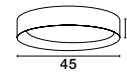

STAKE - 9345526

Triac Dimmable
Sandy White Aluminium
Wood & Acrylic
LED 40 Watt 220-240 Volt
2312Lm 3000K IP20
D: 45 H: 8 cm