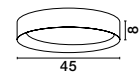

STAKE - 9345526

Triac Dimmable

Sandy White Aluminium
Wood & Acrylic
LED 40 Watt 220-240 Volt
2312Lm 3000K IP20
D: 45 H: 8 cm