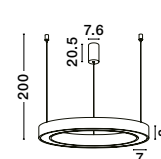

Powered by
tuya

MORBIDO - 9345639

CCT Dimmable
Sandy Black Aluminium
& Acrylic
LED 48 Watt 230 Volt
3268Lm 2700K - 4000K IP20
Remote Control Included
D: 60 H: 200 cm

MORBIDO - 9345642

CCT Dimmable
Sandy Black Aluminium
& Acrylic
LED 59 Watt 230 Volt
4076Lm 2700K - 4000K IP20
Remote Control Included
D: 80 H: 200 cm

9345639 - 9345642 - 9345645
Included
Remote control

MORBIDO - 9345645

CCT Dimmable
Sandy Black Aluminium
& Acrylic
LED 80 Watt 230 Volt
4373Lm 2700K - 4000K IP20
Remote Control Included
D: 100 H: 200 cm