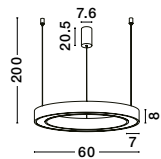

Powered by
tuya

MORBIDO - 9345639

CCT Dimmable
Sandy Black Aluminium
& Acrylic
LED 48 Watt 230 Volt
3268Lm 2700K - 4000K IP20
Remote Control Included
D: 60 H: 200 cm

MORBIDO - 9345642

CCT Dimmable
Sandy Black Aluminium
& Acrylic
LED 59 Watt 230 Volt
4076Lm 2700K - 4000K IP20
Remote Control Included
D: 80 H: 200 cm

9345639 - 9345642 - 9345645
Included
Remote control

MORBIDO - 9345645

CCT Dimmable
Sandy Black Aluminium
& Acrylic
LED 80 Watt 230 Volt
4373Lm 2700K - 4000K IP20
Remote Control Included
D: 100 H: 200 cm