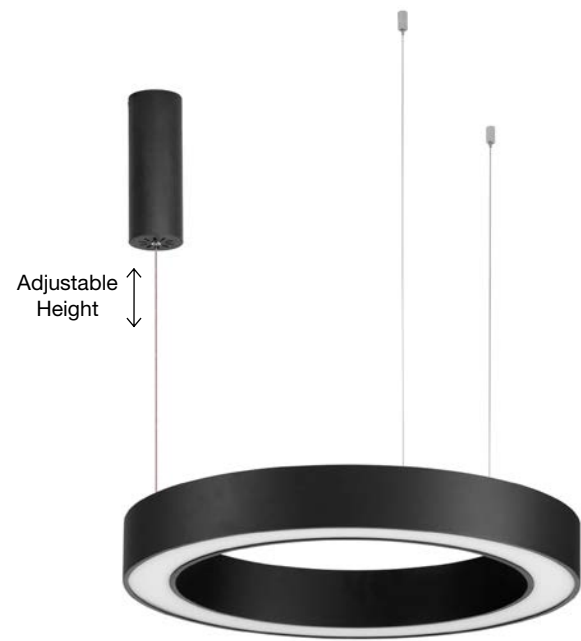

Powered by
tuya

MORBIDO - 9345639

CCT Dimmable
Sandy Black Aluminium
& Acrylic
LED 48 Watt 230 Volt
3268Lm 2700K - 4000K IP20
Remote Control Included
D: 60 H: 200 cm

MORBIDO - 9345642

CCT Dimmable
Sandy Black Aluminium
& Acrylic
LED 59 Watt 230 Volt
4076Lm 2700K - 4000K IP20
Remote Control Included
D: 80 H: 200 cm

9345639 - 9345642 - 9345645
Included
Remote control

MORBIDO - 9345645

CCT Dimmable
Sandy Black Aluminium
& Acrylic
LED 80 Watt 230 Volt
4373Lm 2700K - 4000K IP20
Remote Control Included
D: 100 H: 200 cm