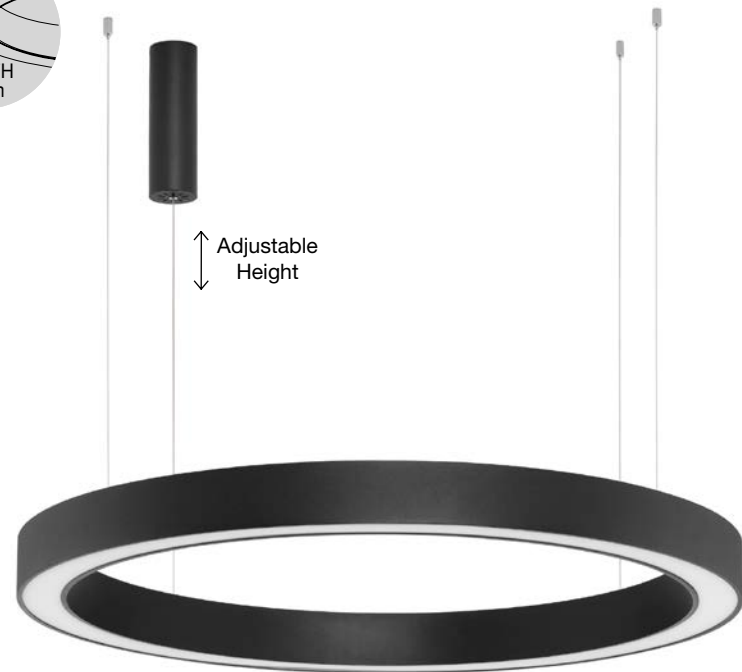

Powered by
tuya

MORBIDO - 9345639

CCT Dimmable
Sandy Black Aluminium
& Acrylic
LED 48 Watt 230 Volt
3268Lm 2700K - 4000K IP20
Remote Control Included
D: 60 H: 200 cm

MORBIDO - 9345642

CCT Dimmable
Sandy Black Aluminium
& Acrylic
LED 59 Watt 230 Volt
4076Lm 2700K - 4000K IP20
Remote Control Included
D: 80 H: 200 cm

9345639 - 9345642 - 9345645
Included
Remote control

MORBIDO - 9345645

CCT Dimmable
Sandy Black Aluminium
& Acrylic
LED 80 Watt 230 Volt
4373Lm 2700K - 4000K IP20
Remote Control Included
D: 100 H: 200 cm