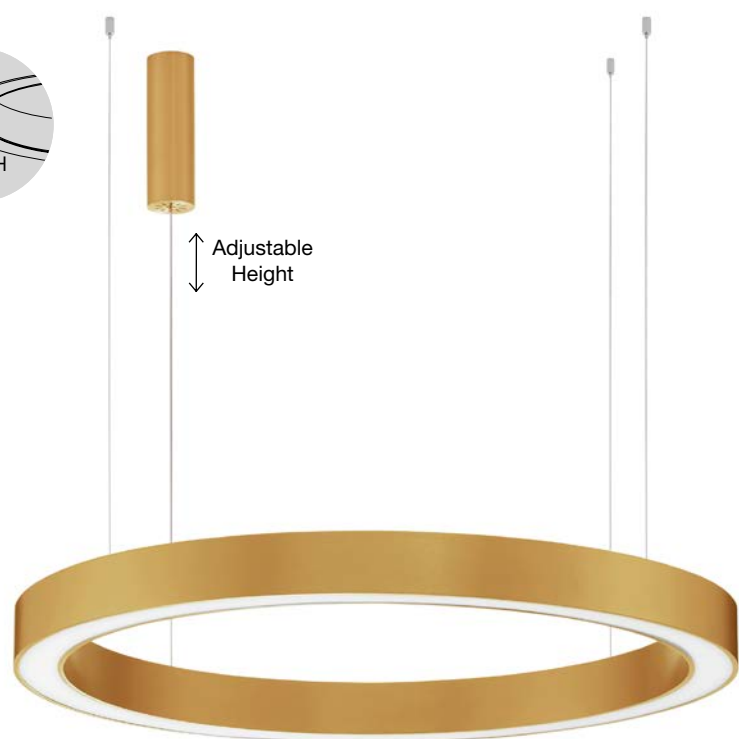

Powered by
tuya

MORBIDO - 9345640
CCT Dimmable

Brass Gold Aluminium
& Acrylic
LED 48 Watt 230 Volt
3268Lm 2700K - 4000K IP20
Remote Control Included
D: 60 H: 200 cm

MORBIDO - 9345643
CCT Dimmable

Brass Gold Aluminium
& Acrylic
LED 59 Watt 230 Volt
4076Lm 2700K - 4000K IP20
Remote Control Included
D: 80 H: 200 cm

9345640 - 9345643 - 9345646
Included
Remote control

MORBIDO - 9345646
CCT Dimmable

Brass Gold Aluminium
& Acrylic
LED 80 Watt 230 Volt
4373Lm 2700K - 4000K IP20
Remote Control Included
D: 100 H: 200 cm