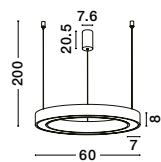

Powered by
tuya

MORBIDO - 9345640
CCT Dimmable

Brass Gold Aluminium
& Acrylic
LED 48 Watt 230 Volt
3268Lm 2700K - 4000K IP20
Remote Control Included
D: 60 H: 200 cm

MORBIDO - 9345643
CCT Dimmable

Brass Gold Aluminium
& Acrylic
LED 59 Watt 230 Volt
4076Lm 2700K - 4000K IP20
Remote Control Included
D: 80 H: 200 cm

9345640 - 9345643 - 9345646
Included
Remote control

MORBIDO - 9345646
CCT Dimmable

Brass Gold Aluminium
& Acrylic
LED 80 Watt 230 Volt
4373Lm 2700K - 4000K IP20
Remote Control Included
D: 100 H: 200 cm