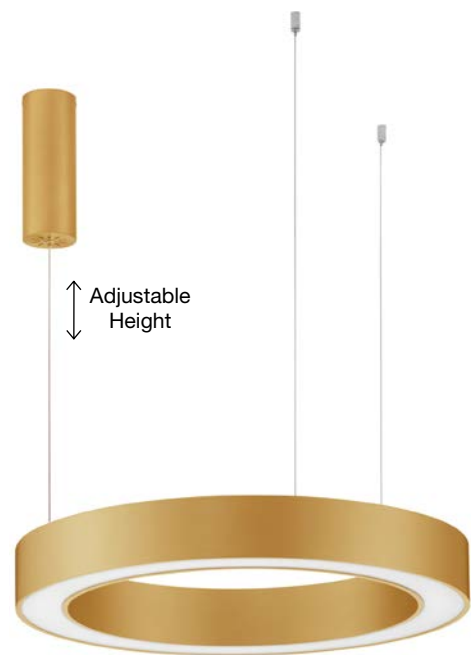

Powered by
tuya

MORBIDO - 9345640
CCT Dimmable

Brass Gold Aluminium
& Acrylic
LED 48 Watt 230 Volt
3268Lm 2700K - 4000K IP20
Remote Control Included
D: 60 H: 200 cm

MORBIDO - 9345643
CCT Dimmable

Brass Gold Aluminium
& Acrylic
LED 59 Watt 230 Volt
4076Lm 2700K - 4000K IP20
Remote Control Included
D: 80 H: 200 cm

9345640 - 9345643 - 9345646
Included
Remote control

MORBIDO - 9345646
CCT Dimmable

Brass Gold Aluminium
& Acrylic
LED 80 Watt 230 Volt
4373Lm 2700K - 4000K IP20
Remote Control Included
D: 100 H: 200 cm