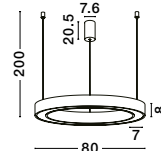

Powered by
tuya

MORBIDO - 9345640
CCT Dimmable

Brass Gold Aluminium
& Acrylic
LED 48 Watt 230 Volt
3268Lm 2700K - 4000K IP20
Remote Control Included
D: 60 H: 200 cm

MORBIDO - 9345643
CCT Dimmable

Brass Gold Aluminium
& Acrylic
LED 59 Watt 230 Volt
4076Lm 2700K - 4000K IP20
Remote Control Included
D: 80 H: 200 cm

9345640 - 9345643 - 9345646
Included
Remote control

MORBIDO - 9345646
CCT Dimmable

Brass Gold Aluminium
& Acrylic
LED 80 Watt 230 Volt
4373Lm 2700K - 4000K IP20
Remote Control Included
D: 100 H: 200 cm