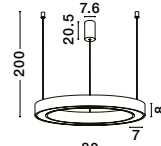

Powered by  
**tuya**

**MORBIDO - 9345640**  
CCT Dimmable

Brass Gold Aluminium  
& Acrylic  
LED 48 Watt 230 Volt  
3268Lm 2700K - 4000K IP20  
Remote Control Included  
D: 60 H: 200 cm

**MORBIDO - 9345643**  
CCT Dimmable

Brass Gold Aluminium  
& Acrylic  
LED 59 Watt 230 Volt  
4076Lm 2700K - 4000K IP20  
Remote Control Included  
D: 80 H: 200 cm

9345640 - 9345643 - 9345646  
Included  
Remote control

**MORBIDO - 9345646**  
CCT Dimmable

Brass Gold Aluminium  
& Acrylic  
LED 80 Watt 230 Volt  
4373Lm 2700K - 4000K IP20  
Remote Control Included  
D: 100 H: 200 cm