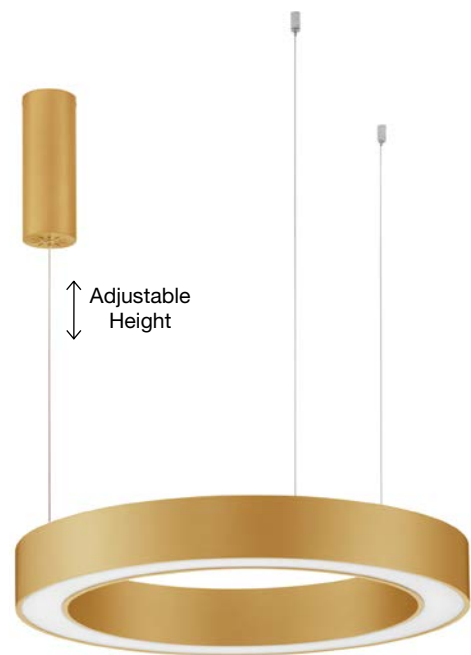

Powered by  
**tuya**

**MORBIDO - 9345640**  
CCT Dimmable

Brass Gold Aluminium  
& Acrylic  
LED 48 Watt 230 Volt  
3268Lm 2700K - 4000K IP20  
Remote Control Included  
D: 60 H: 200 cm

**MORBIDO - 9345643**  
CCT Dimmable

Brass Gold Aluminium  
& Acrylic  
LED 59 Watt 230 Volt  
4076Lm 2700K - 4000K IP20  
Remote Control Included  
D: 80 H: 200 cm

9345640 - 9345643 - 9345646  
Included  
Remote control

**MORBIDO - 9345646**  
CCT Dimmable

Brass Gold Aluminium  
& Acrylic  
LED 80 Watt 230 Volt  
4373Lm 2700K - 4000K IP20  
Remote Control Included  
D: 100 H: 200 cm