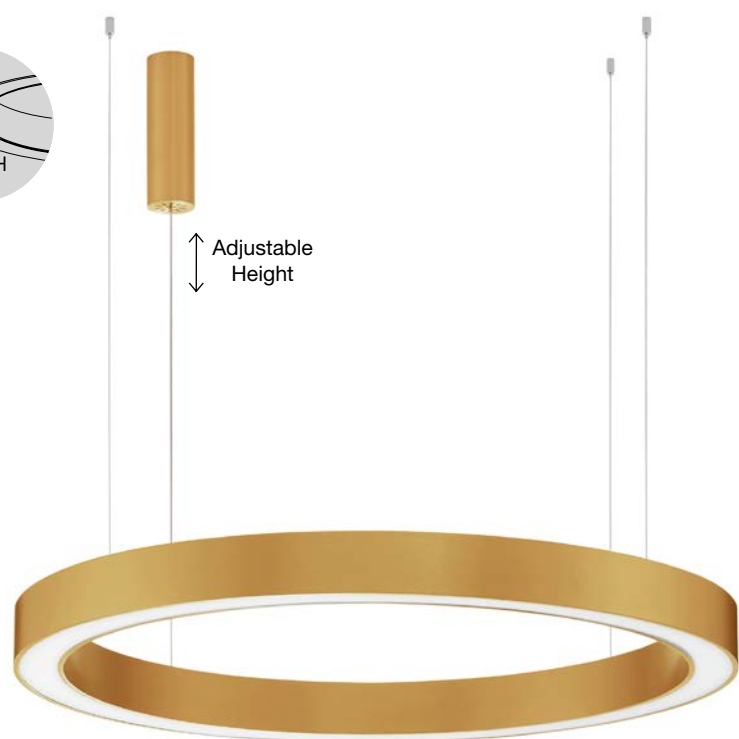

Powered by  
**tuya**

**MORBIDO - 9345640**  
CCT Dimmable

Brass Gold Aluminium  
& Acrylic  
LED 48 Watt 230 Volt  
3268Lm 2700K - 4000K IP20  
Remote Control Included  
D: 60 H: 200 cm

**MORBIDO - 9345643**  
CCT Dimmable

Brass Gold Aluminium  
& Acrylic  
LED 59 Watt 230 Volt  
4076Lm 2700K - 4000K IP20  
Remote Control Included  
D: 80 H: 200 cm

9345640 - 9345643 - 9345646  
Included  
Remote control

**MORBIDO - 9345646**  
CCT Dimmable

Brass Gold Aluminium  
& Acrylic  
LED 80 Watt 230 Volt  
4373Lm 2700K - 4000K IP20  
Remote Control Included  
D: 100 H: 200 cm