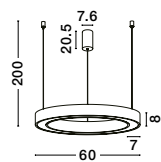

Powered by  
**tuya**

**MORBIDO - 9345640**  
CCT Dimmable

Brass Gold Aluminium  
& Acrylic  
LED 48 Watt 230 Volt  
3268Lm 2700K - 4000K IP20  
Remote Control Included  
D: 60 H: 200 cm

**MORBIDO - 9345643**  
CCT Dimmable

Brass Gold Aluminium  
& Acrylic  
LED 59 Watt 230 Volt  
4076Lm 2700K - 4000K IP20  
Remote Control Included  
D: 80 H: 200 cm

9345640 - 9345643 - 9345646  
Included  
Remote control

**MORBIDO - 9345646**  
CCT Dimmable

Brass Gold Aluminium  
& Acrylic  
LED 80 Watt 230 Volt  
4373Lm 2700K - 4000K IP20  
Remote Control Included  
D: 100 H: 200 cm