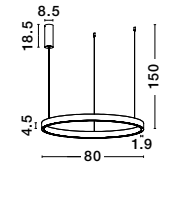

Adjustable Height

ELOWEN - 9345662
 Triac Dimmable
 Brushed Silver Aluminium & Acrylic
 LED 60 Watt 220 Volt
 2552Lm 3000K IP20
 Up & Down Light
 D: 60 H: 150 cm

Adjustable Height

WIDTH
1.9 cm

ELOWEN - 9345666
 Triac Dimmable
 Brushed Silver Aluminium & Acrylic
 LED 77 Watt 220 Volt
 3326Lm 3000K IP20
 Up & Down Light
 D: 80 H: 150 cm

LIGHT
UP &
DOWN

Adjustable Height

ELOWEN - 9345670
 Triac Dimmable
 Brushed Silver Aluminium & Acrylic
 LED 106 Watt 230 Volt
 4899Lm 3000K IP20
 Up & Down Light
 D: 98 H: 200 cm