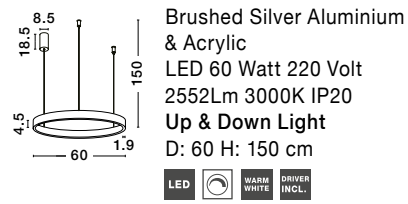

Adjustable Height

ELOWEN - 9345662
 Triac Dimmable
 Brushed Silver Aluminium & Acrylic
 LED 60 Watt 220 Volt
 2552Lm 3000K IP20
 Up & Down Light
 D: 60 H: 150 cm

Adjustable Height

WIDTH
1.9 cm

ELOWEN - 9345666
 Triac Dimmable
 Brushed Silver Aluminium & Acrylic
 LED 77 Watt 220 Volt
 3326Lm 3000K IP20
 Up & Down Light
 D: 80 H: 150 cm

LIGHT
UP &
DOWN

Adjustable Height

ELOWEN - 9345670
 Triac Dimmable
 Brushed Silver Aluminium & Acrylic
 LED 106 Watt 230 Volt
 4899Lm 3000K IP20
 Up & Down Light
 D: 98 H: 200 cm