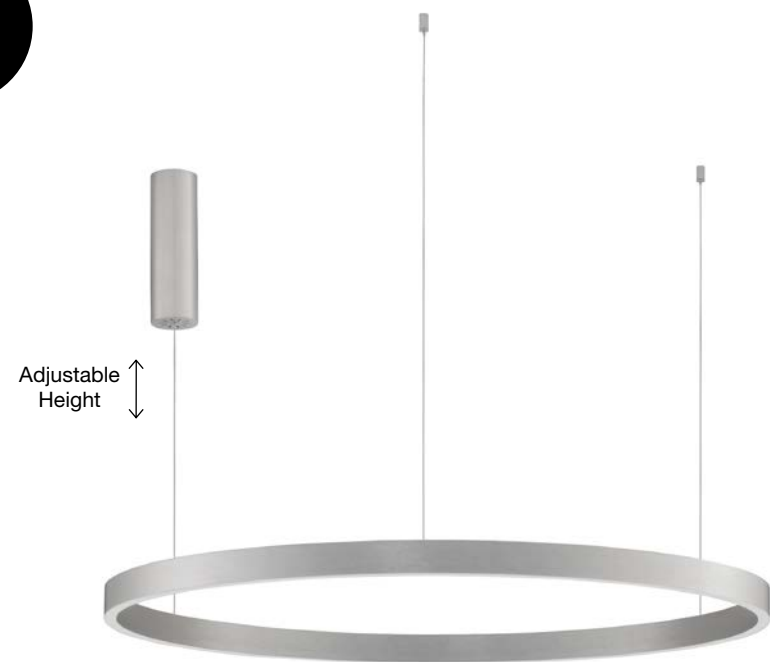

Adjustable Height

ELOWEN - 9345662
 Triac Dimmable
 Brushed Silver Aluminium & Acrylic
 LED 60 Watt 220 Volt
 2552Lm 3000K IP20
 Up & Down Light
 D: 60 H: 150 cm

Adjustable Height

WIDTH
1.9 cm

ELOWEN - 9345666
 Triac Dimmable
 Brushed Silver Aluminium & Acrylic
 LED 77 Watt 220 Volt
 3326Lm 3000K IP20
 Up & Down Light
 D: 80 H: 150 cm

LIGHT
UP &
DOWN

Adjustable Height

ELOWEN - 9345670
 Triac Dimmable
 Brushed Silver Aluminium & Acrylic
 LED 106 Watt 230 Volt
 4899Lm 3000K IP20
 Up & Down Light
 D: 98 H: 200 cm