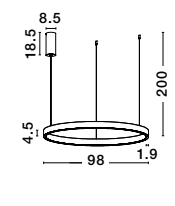

Adjustable Height

ELOWEN - 9345662
 Triac Dimmable
 Brushed Silver Aluminium & Acrylic
 LED 60 Watt 220 Volt
 2552Lm 3000K IP20
 Up & Down Light
 D: 60 H: 150 cm

Adjustable Height

WIDTH
1.9 cm

ELOWEN - 9345666
 Triac Dimmable
 Brushed Silver Aluminium & Acrylic
 LED 77 Watt 220 Volt
 3326Lm 3000K IP20
 Up & Down Light
 D: 80 H: 150 cm

LIGHT
UP &
DOWN

Adjustable Height

ELOWEN - 9345670
 Triac Dimmable
 Brushed Silver Aluminium & Acrylic
 LED 106 Watt 230 Volt
 4899Lm 3000K IP20
 Up & Down Light
 D: 98 H: 200 cm